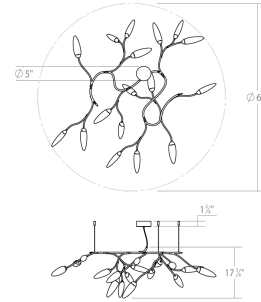

SONNEMAN
A WAY OF LIGHT

 Download

vines™ LED Semi-Flush

3287.27

DIMENSIONS

Height	16"
Minimum Height	18"
Width	55.25"
Depth	51.5"
Canopy/Backplate/Base	5"

ELECTRICAL SPECS

Bulb Type	Integral LED
Bulb Quantity	17
Bulb Included?	Yes
Wattage	17
Initial Lumens	1900
Input Voltage	100-277VAC
CCT	3000K
CRI	90
Power Supply Type	Driver
Power Supply Quantity	1
Power Supply Location	Canopy
Dimming Type	TRIAC/ELV/0-10V

SHIPPING

SHADE 1

Quantity	17
Color	Amber Crushed
Material	Amber Crushed Glass
Height	6.75"
Diameter	2.5

AVAILABLE FINISHES

Satin White (.03)
Satin Black (.25)
Coffee Bronze (.27)

GENERAL LISTINGS

cETL
cUL
Damp Location