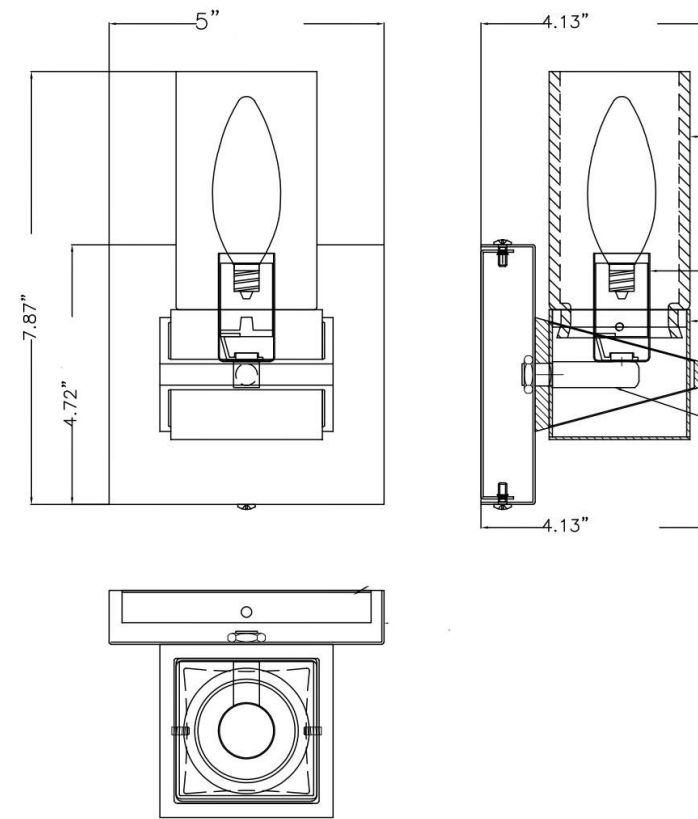

ITEM NO
WS9323-1AB

SPECIFICATION DETAILS

Finish	Aged Brass
Fixture Dimension	L5" x W4.13" x H7.87"
Light Source	Candelabra base
Wattage	1 x Max E12/40W
Voltage	120V
Location	Damp
Hang direction	Upward or downward
Warranty	1 Year fixture warranty
Glass shade	Clear glass