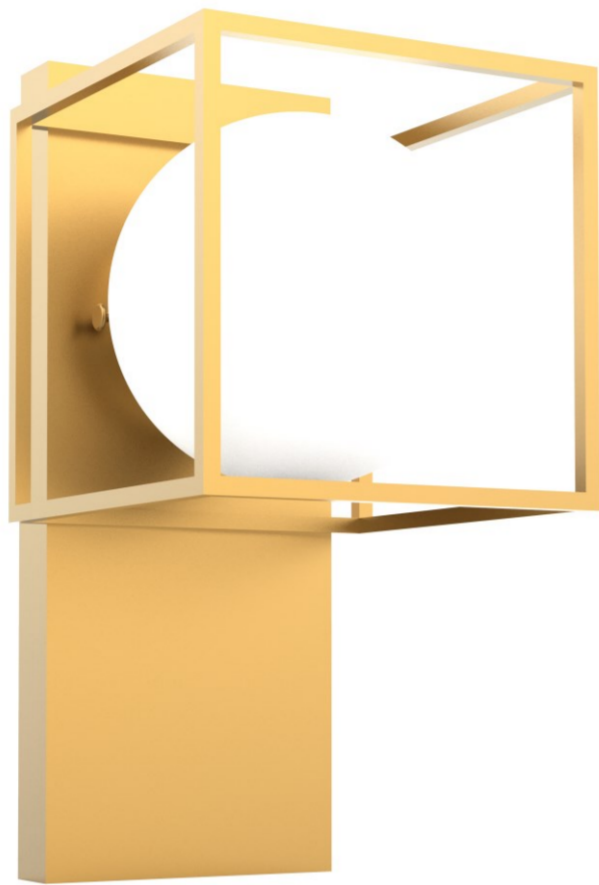

ITEM NO  
WS1857-1AB

SPECIFICATION DETAILS

Finish	Aged Brass
Fixture Dimension	L 5.91" x W6.89" x H11.81"
Light Source	Medium base E26
Wattage	1x E26 Led maximum 60W
Voltage	120V
Location	Damp
Warranty	1 year fixture warranty
Hang direction	Upward or downward
Shade	Opal glass