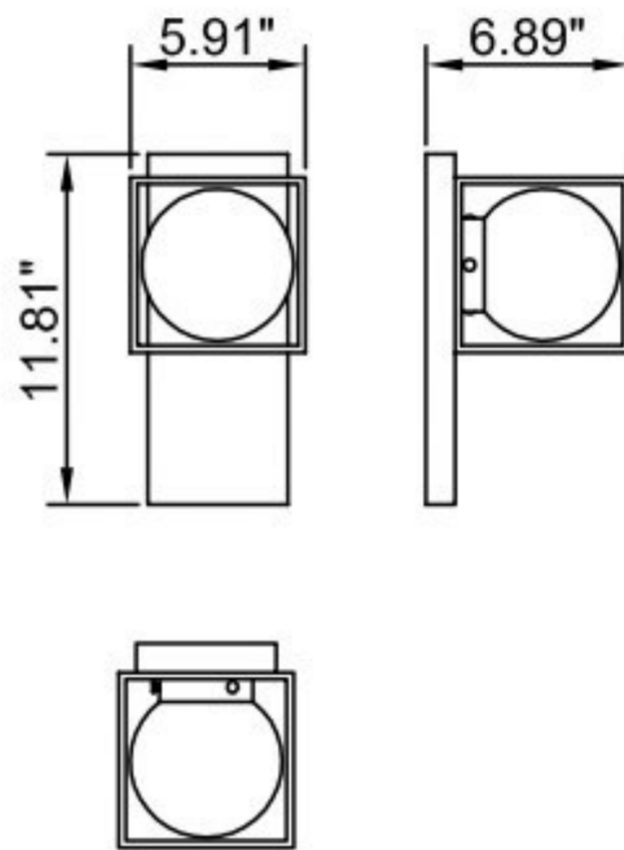

ITEM NO  
WS1857-1AB

SPECIFICATION DETAILS

Finish	Aged Brass
Fixture Dimension	L 5.91" x W6.89" x H11.81"
Light Source	Medium base E26
Wattage	1x E26 Led maximum 60W
Voltage	120V
Location	Damp
Warranty	1 year fixture warranty
Hang direction	Upward or downward
Shade	Opal glass