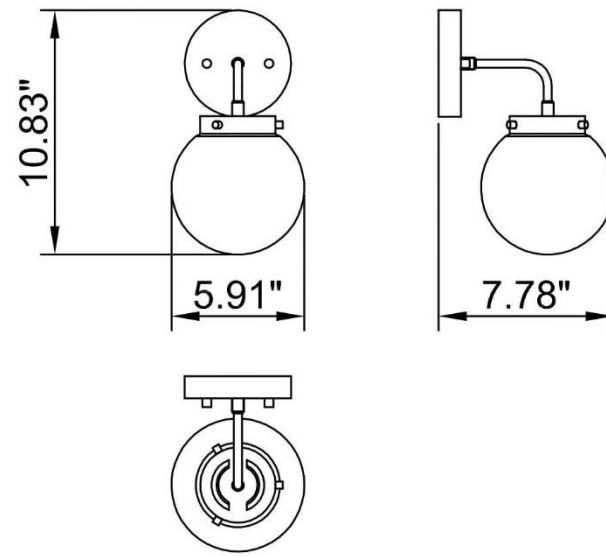

ITEM NO  
WS1718-1AB/BKCL

SPECIFICATION DETAILS

<b>Finish</b>	<b>Aged Brass/Black</b>
<b>Fixture Dimension</b>	<b>L 5.91" x W 7.78" x H10.88"</b>
<b>Light Source</b>	<b>Candelabra base</b>
<b>Wattage</b>	<b>1x Max E12/40W</b>
<b>Voltage</b>	<b>120V</b>
<b>Location</b>	<b>Damp</b>
<b>Hang direction</b>	<b>Upward or downward</b>
<b>Warranty</b>	<b>1 Year fixture warranty</b>
<b>Glass shade</b>	<b>Clear glass</b>