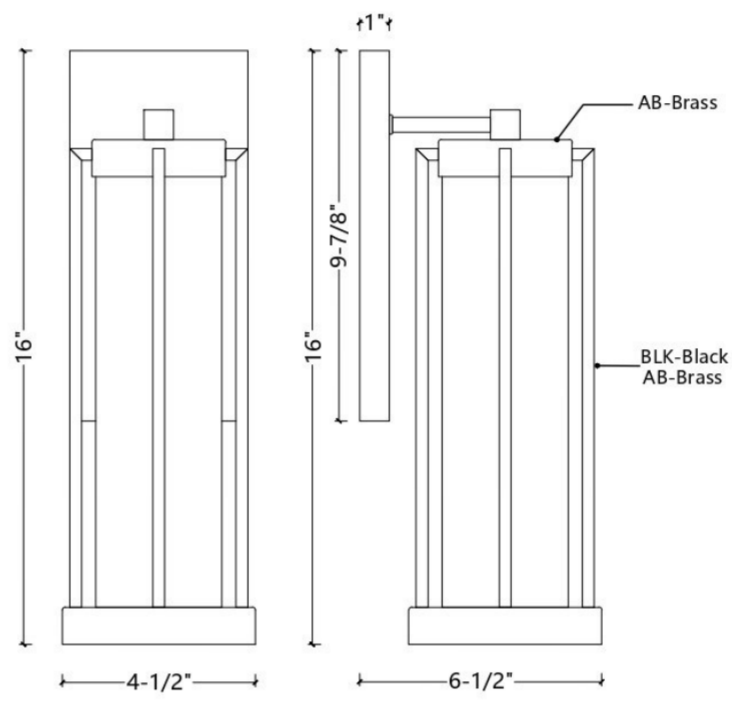

ITEM NO
WS1111-1AB

SPECIFICATION DETAILS

Finish	Aged Brass
Fixture Dimension	L4-3/4" x W6-1/2" x H16"
Light Source	Candelabra base
Wattage	1 x E12/40W
Voltage	120V
Location	Dry
Warranty	1 year fixture warranty
Hang direction	Downward only
Shade	Clear glass