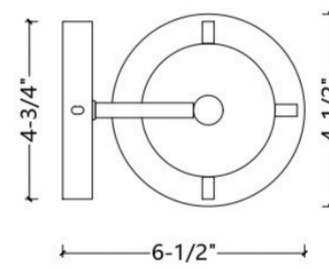

ITEM NO
WS1111-1AB

SPECIFICATION DETAILS

Finish	Aged Brass
Fixture Dimension	L4-3/4" x W6-1/2" x H16"
Light Source	Candelabra base
Wattage	1 x E12/40W
Voltage	120V
Location	Dry
Warranty	1 year fixture warranty
Hang direction	Downward only
Shade	Clear glass