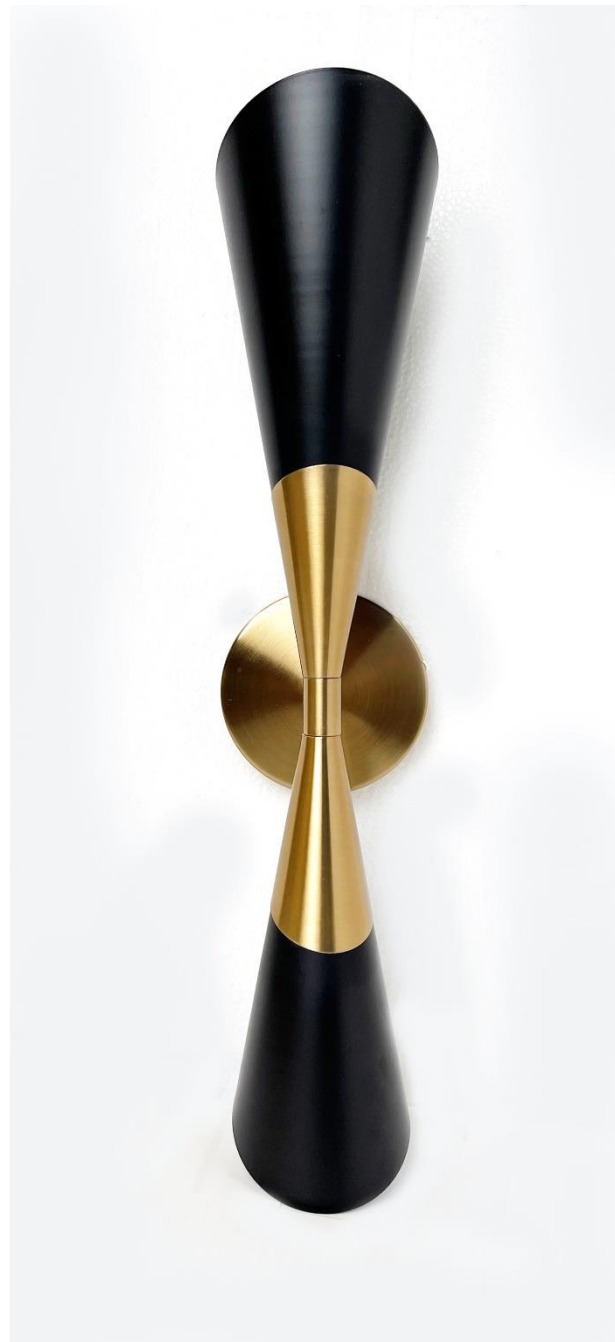

ITEM NO
WS1109-2AB/BK

SPECIFICATION DETAILS

Finish	Aged Brass/Black
Fixture Dimension	L4-3/4" x W6-1/2" x H21"
Light Source	Candelabra base
Wattage	2 x Max E12/40W
Voltage	120V
Location	Damp
Hang direction	Horizontal or vertical
Warranty	1 Year fixture warranty
Glass shade	NA