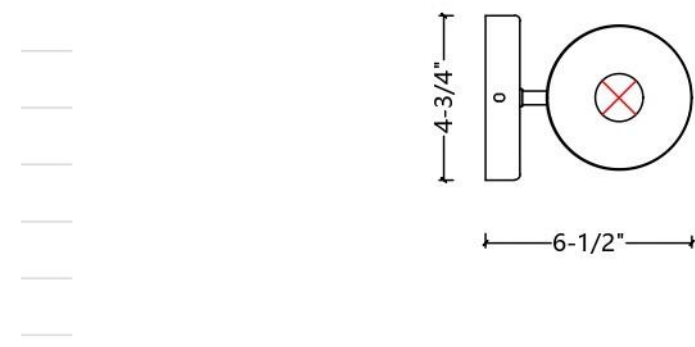

ITEM NO
WS1109-2AB/BK

SPECIFICATION DETAILS

Finish	Aged Brass/Black
Fixture Dimension	L4-3/4" x W6-1/2" x H21"
Light Source	Candelabra base
Wattage	2 x Max E12/40W
Voltage	120V
Location	Damp
Hang direction	Horizontal or vertical
Warranty	1 Year fixture warranty
Glass shade	NA