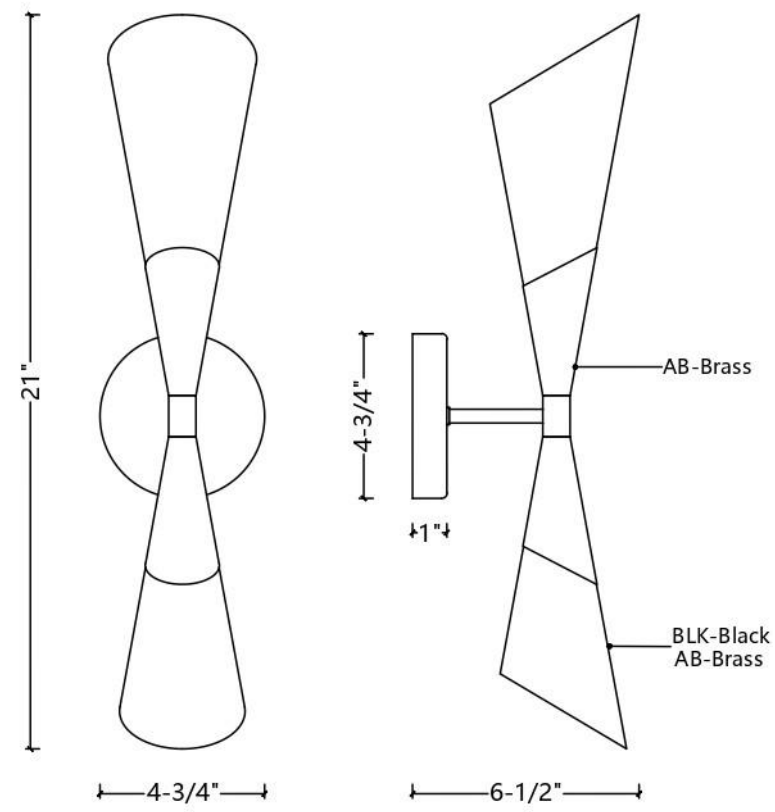

ITEM NO
WS1109-2AB/BK

SPECIFICATION DETAILS

Finish	Aged Brass/Black
Fixture Dimension	L4-3/4" x W6-1/2" x H21"
Light Source	Candelabra base
Wattage	2 x Max E12/40W
Voltage	120V
Location	Damp
Hang direction	Horizontal or vertical
Warranty	1 Year fixture warranty
Glass shade	NA