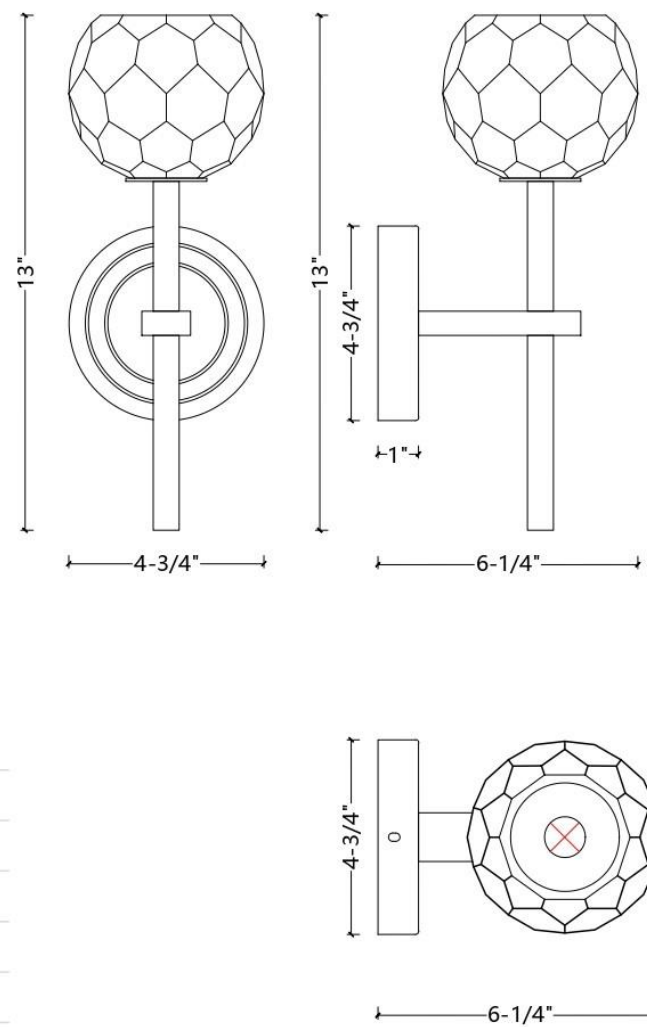

ITEM NO
WS1107-1AB

SPECIFICATION DETAILS

Finish	Aged Brass
Fixture Dimension	L4-3/4" x W6-1/4" x H13"
Light Source	G9 bulb
Wattage	1 x G9 maximum 50W
Voltage	120V
Location	Damp
Hang adjustable	Upward or downward
Warranty	1 year fixture warranty
Glass shade	NA