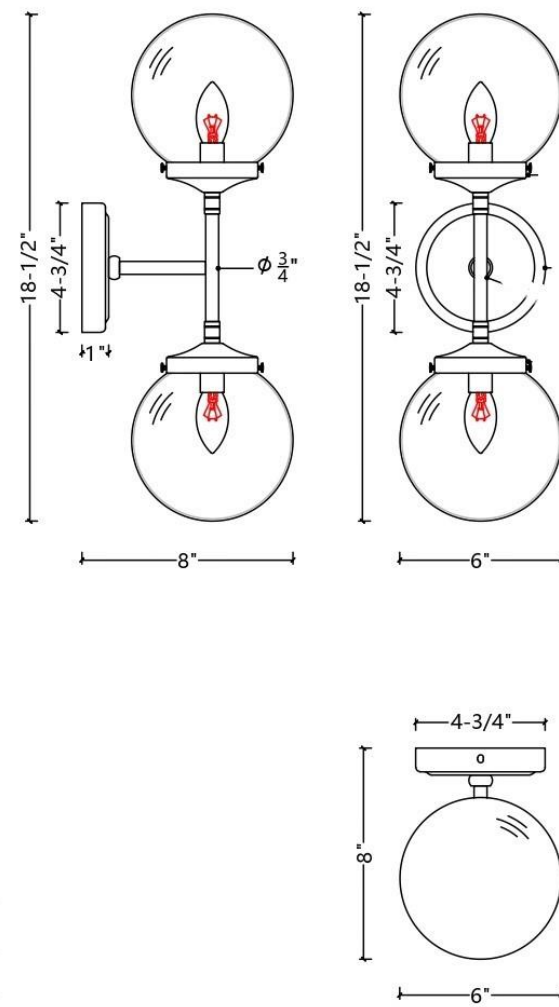

ITEM NO
WS1096-2AB/BK

SPECIFICATION DETAILS

Finish	Aged Brass/Black
Fixture Dimension	L6" x W8" x H18-1/2"
Light Source	Candelabra base
Wattage	2x Led E12 maximum 40W
Voltage	120V
Location	Damp
Hang adjustable	Horizontal or vertical
Warranty	1 year fixture warranty
Glass shade	Clear glass