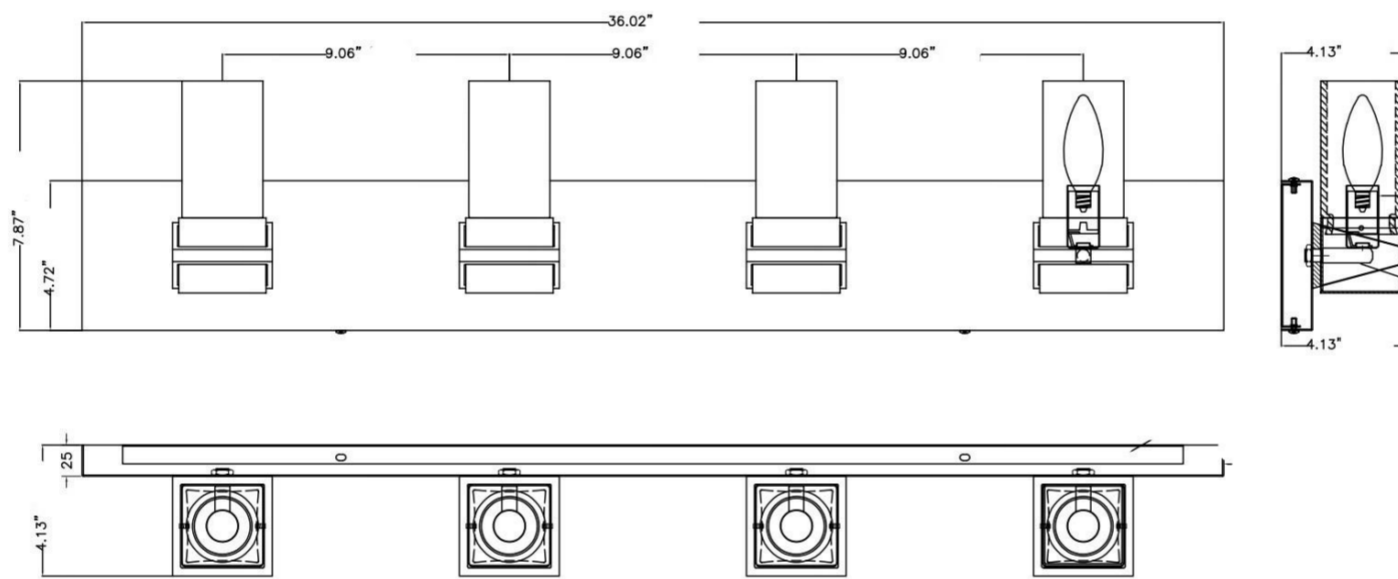

ITEM NO  
VL9323-4AB

SPECIFICATION DETAILS

|                   |                            |
|-------------------|----------------------------|
| Finish            | Aged Brass                 |
| Fixture Dimension | L 36.02" x W4.13" x H7.87" |
| Light Source      | Candelabra base            |
| Wattage           | 4 x Max E12/40W            |
| Voltage           | 120V                       |
| Location          | Damp                       |
| Hang direction    | Upward or downward         |
| Warranty          | 1 Year fixture warranty    |
| Glass shade       | Clear glass                |