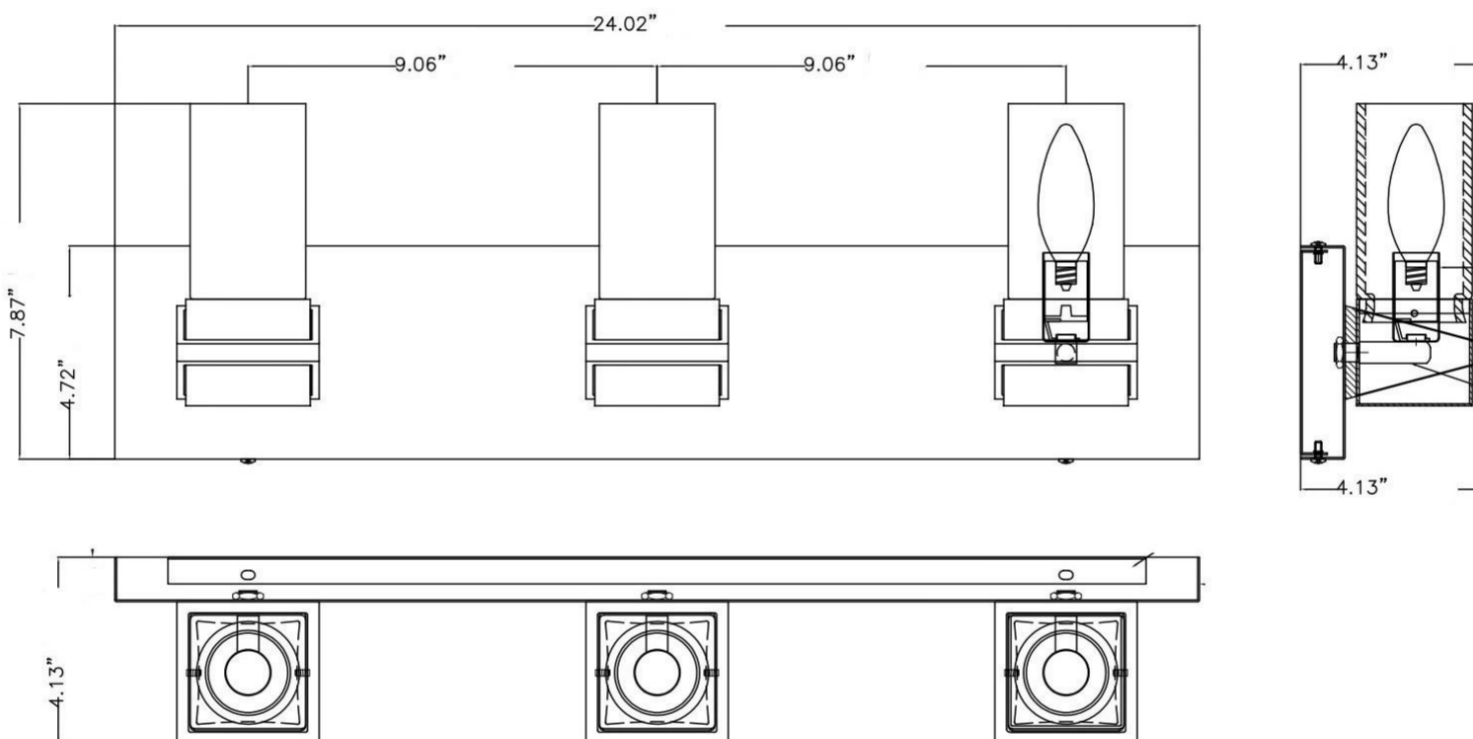

ITEM NO
VL9323-3AB

SPECIFICATION DETAILS

Finish	Aged Brass
Fixture Dimension	L 24.02" x W4.13" x H7.87"
Light Source	Candelabra base
Wattage	3 x Max E12/40W
Voltage	120V
Location	Damp
Hang direction	Upward or downward
Warranty	1 Year fixture warranty
Glass shade	Clear glass