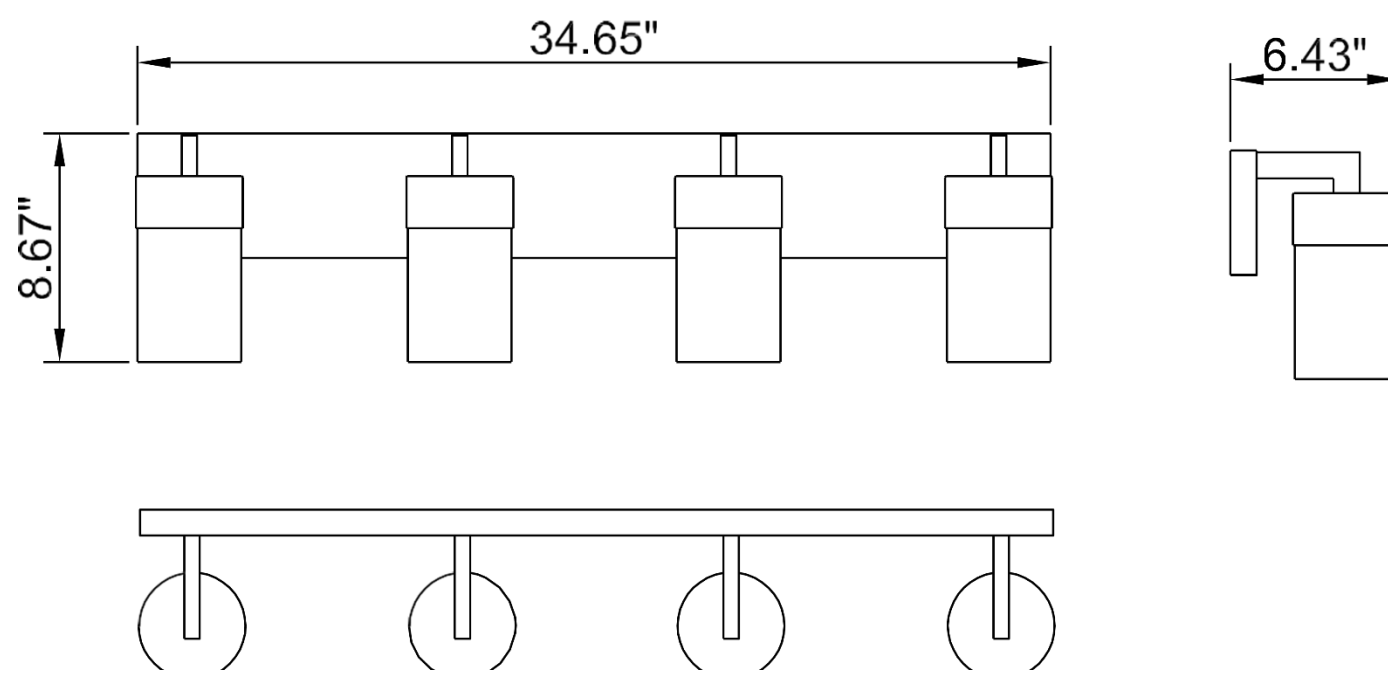

ITEM NO
VL705-4AB

SPECIFICATION DETAILS

Finish	Aged Brass
Fixture Dimension	L34.65" x W6.43" x H8.67"
Light Source	Medium base E26
Wattage	4 x E26 maximum 60W
Voltage	120V
Location	Damp
Warranty	1 year fixture warranty
Hang direction	Upward or downward
Shade	Clear glass