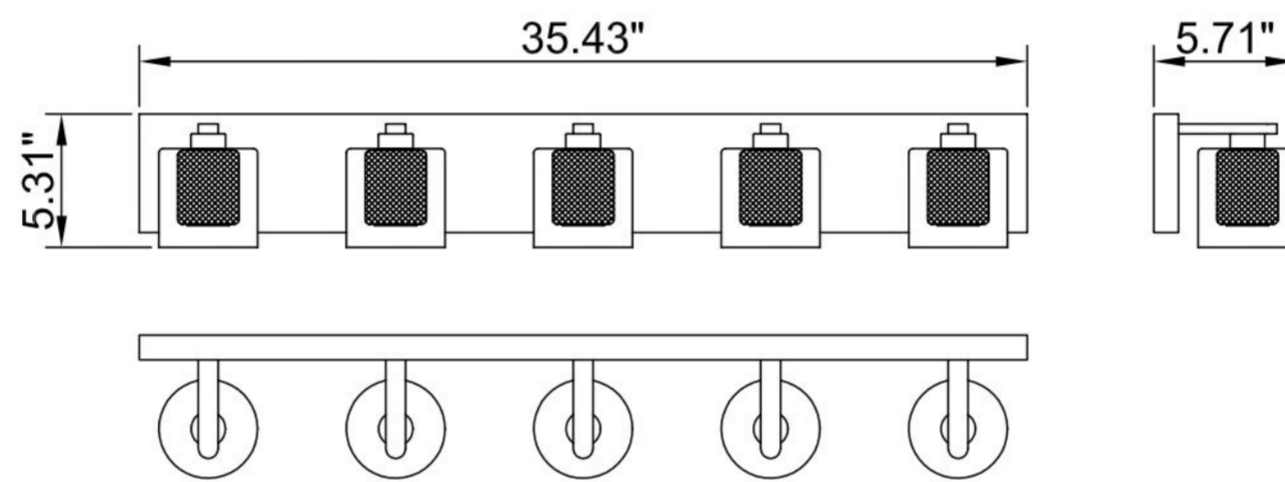

ITEM NO  
VL2123-5

**SPECIFICATION DETAILS**

Finish	Chrome
Fixture Dimension	L35.43" x W 5.31" x H5.71"
Light Source	G9 bulb
Wattage	5 xG9 maximum 50W
Voltage	120V
Location	damp
Warranty	1 year fixture warranty
Hang direction	Upward or downward
Shade	Mesh/Clear glass