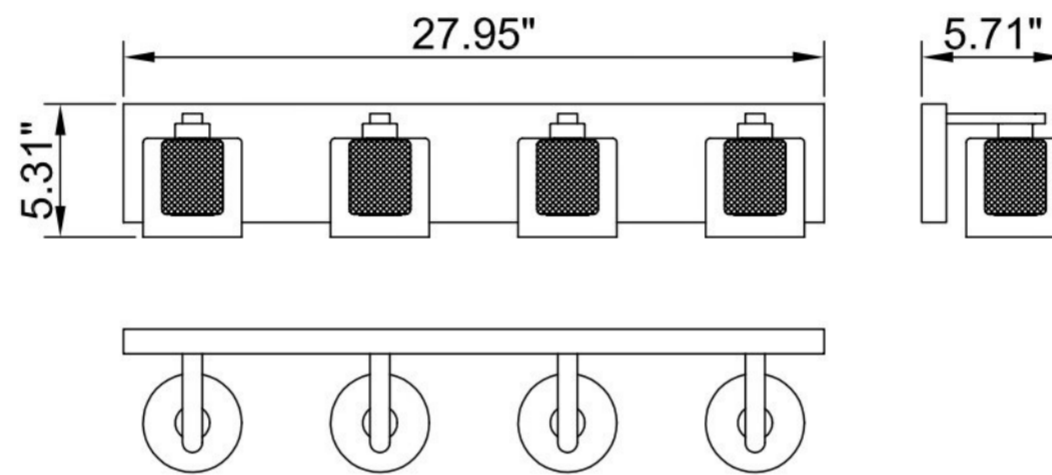

ITEM NO
VL2123-4

SPECIFICATION DETAILS

Finish	Chrome
Fixture Dimension	L27.95" x W 5.31" x H5.71"
Light Source	G9 bulb
Wattage	4 xG9 maximum 50W
Voltage	120V
Location	Damp
Warranty	1 year fixture warranty
Hang direction	Upward or downward
Shade	Mesh/Clear glass