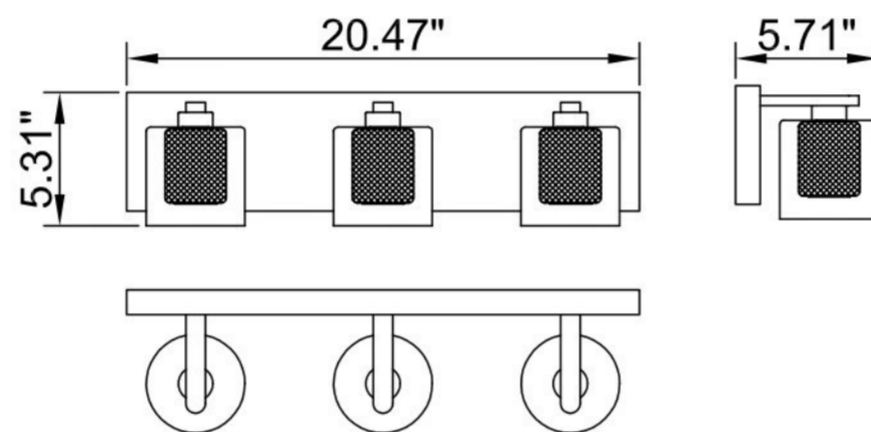

ITEM NO  
VL2123-3

**SPECIFICATION DETAILS**

Finish	Chrome
Fixture Dimension	L20.47" x W 5.31" x H5.71"
Light Source	G9 bulb
Wattage	3 xG9 maximum 50W
Voltage	120V
Location	damp
Warranty	1 year fixture warranty
Hang direction	Upward or downward
Shade	Mesh/Clear glass