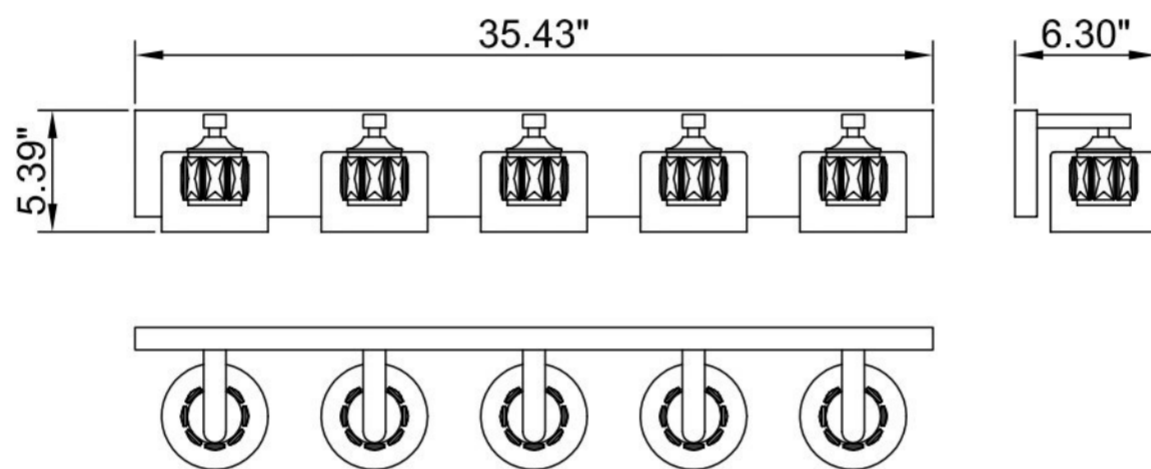

ITEM NO  
VL1859-5

SPECIFICATION DETAILS

Finish	Chrome
Fixture Dimension	L35.43" x W6.3" x H5.39"
Light Source	G9
Wattage	5 x G9 maximum 50W
Voltage	120V
Location	Damp
Warranty	1 year fixture warranty
Hang direction	Upward or downward
Shade	Crystal/Clear glass