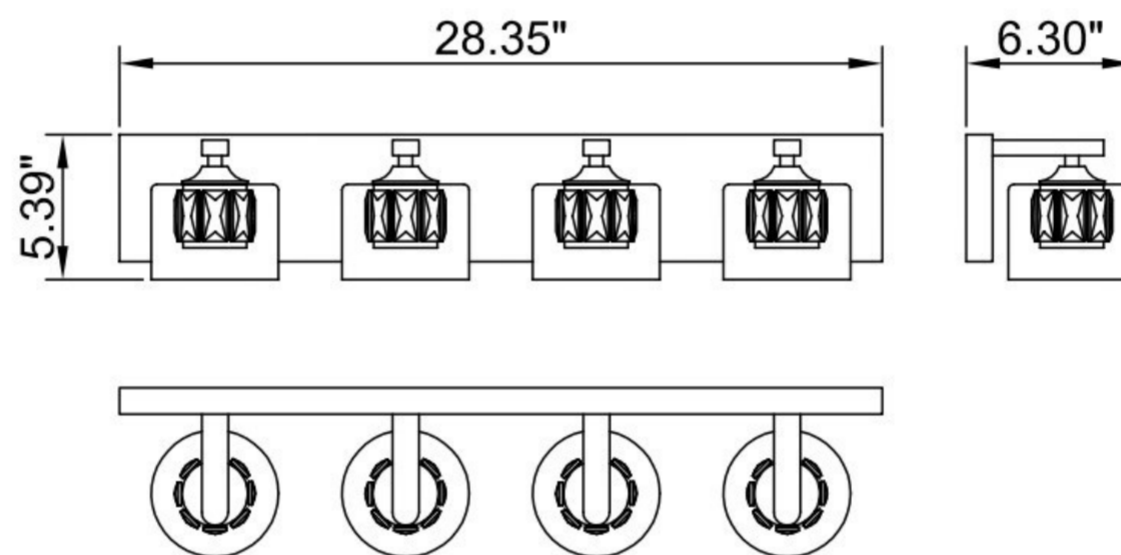

ITEM NO
VL1859-4

SPECIFICATION DETAILS

Finish	Chrome
Fixture Dimension	L28.35" x W6.30" x H5.39"
Light Source	G9
Wattage	4 x G9 maximum 50W
Voltage	120V
Location	Damp
Hang direction	Upward or downward
Warranty	1 year fixture warranty
Shade	Crystal/Clear glass