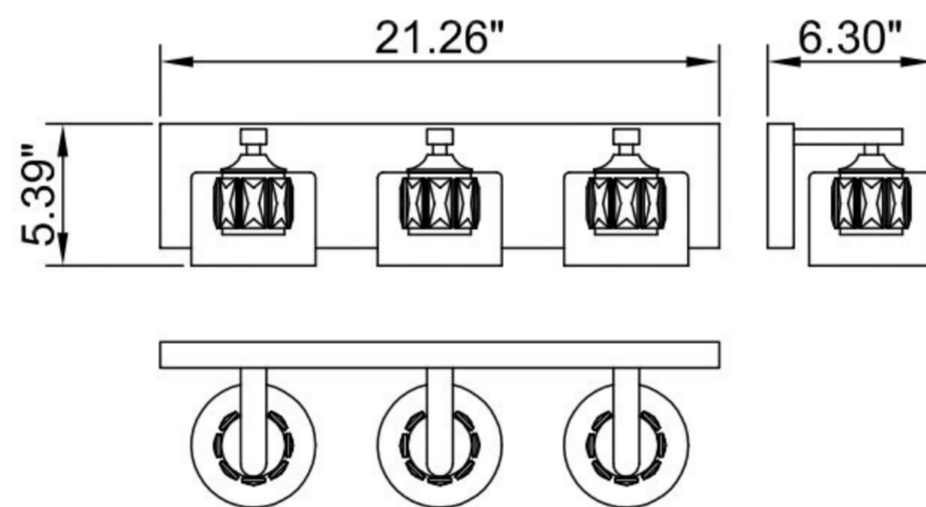

ITEM NO
VL1859-3

SPECIFICATION DETAILS

Finish	Chrome
Fixture Dimension	L 21.26" x W6.30" x H5.39"
Light Source	G9
Wattage	3 x G9 maximum 50W
Voltage	120V
Location	Damp
Hang adjustable	Upward or downward
Warranty	1 year fixture warranty
Glass shade	Crystal/Clear glass