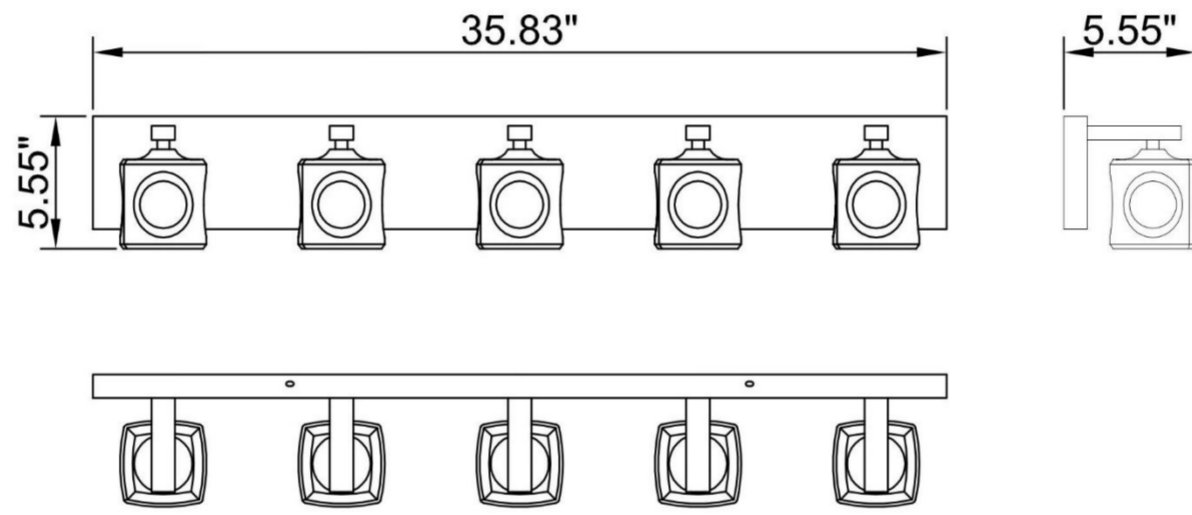

ITEM NO
VL1801-5

SPECIFICATION DETAILS

Finish	Chrome
Fixture Dimension	L 35.83" x W5.55" x H5.55"
Light Source	G9 bulb
Wattage	5 x G9 maximum 50W
Voltage	120V
Location	Damp
Hang adjustable	Upward or downward
Warranty	1 year fixture warranty
Glass shade	Glass