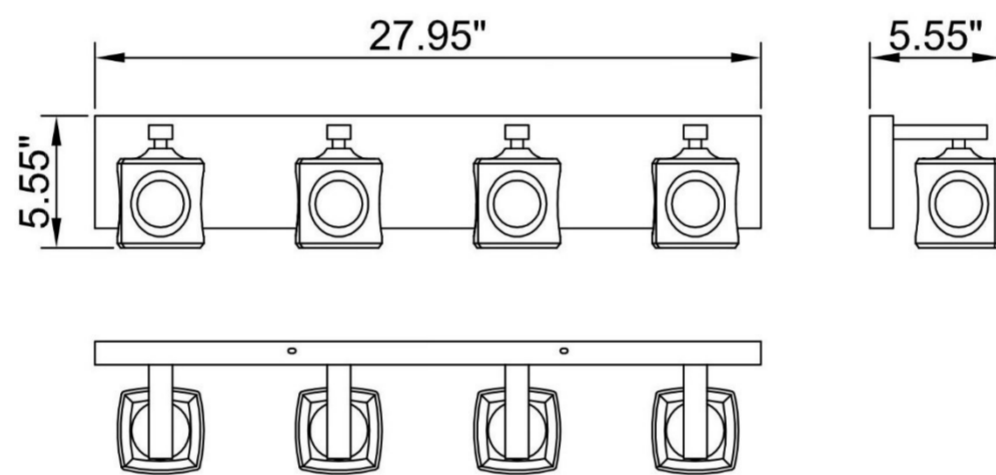

ITEM NO
VL1801-4

SPECIFICATION DETAILS

Finish	Chrome
Fixture Dimension	L27.95" x W5.55" x H5.55"
Light Source	G9 bulb
Wattage	4 x G9 maximum 50W
Voltage	120V
Location	Damp
Hang adjustable	Upward or downward
Warranty	1 year fixture warranty
Glass shade	Glass