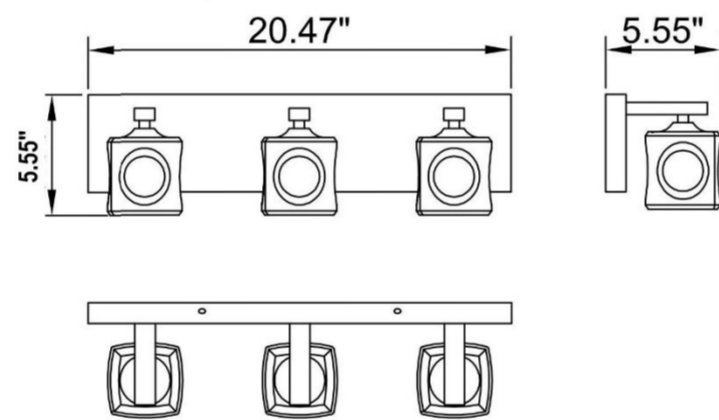

ITEM NO
VL1801-3

SPECIFICATION DETAILS

Finish	Chrome
Fixture Dimension	L 20.47" x W5.55" x H5.55"
Light Source	G9 bulb
Wattage	3 x G9 maximum 50W
Voltage	120V
Location	Damp
Hang adjustable	Upward or downward
Warranty	1 year fixture warranty
Glass shade	Glass