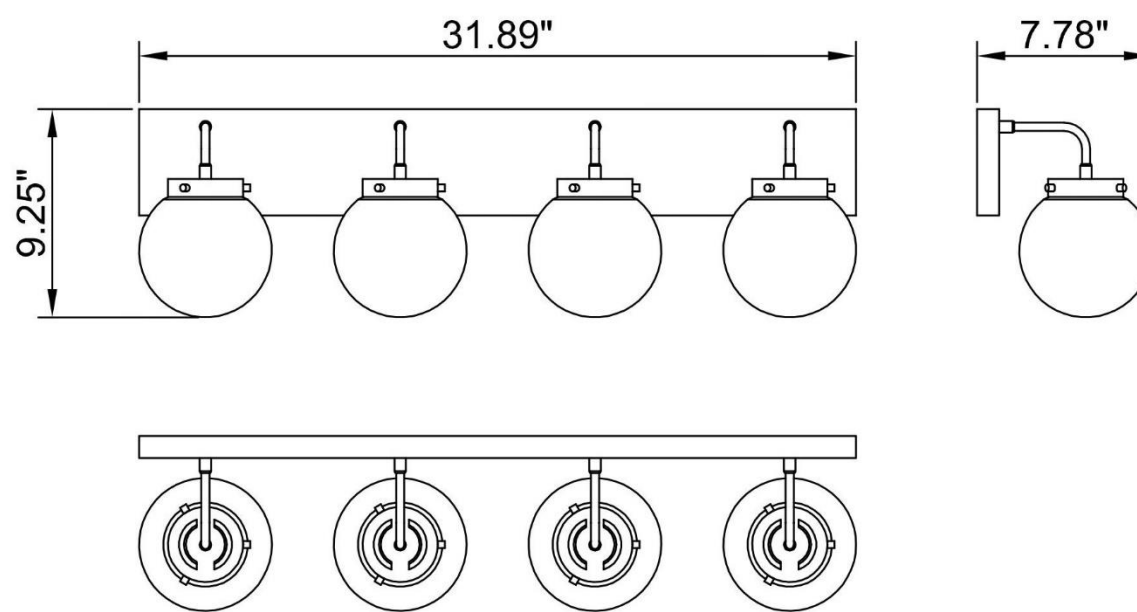

ITEM NO
VL1718-4AB/BKOP

SPECIFICATION DETAILS

Finish	Aged Brass/Black
Fixture Dimension	L 31.89" x W 7.78" x H 9.25"
Light Source	Candelabra base
Wattage	4 x E12 maximum 40W
Voltage	120V
Location	Damp
Warranty	1 year fixture warranty
Hang direction	Upward or downward
Shade	Opal glass