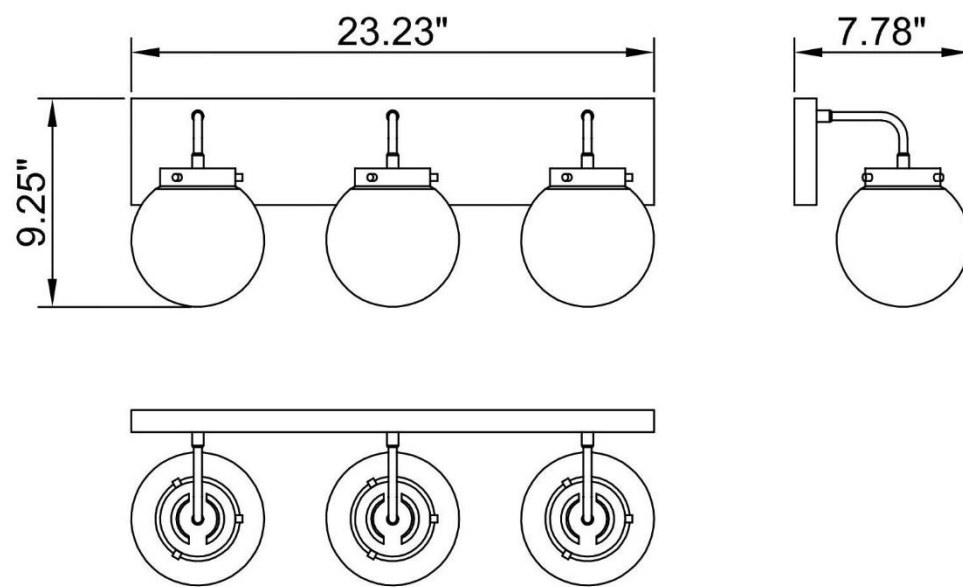

ITEM NO
VL1718-3AB/BKCL

SPECIFICATIONDETAILS

Finish	Aged Brass/Black
Fixture Dimension	L 23.23" x W 7.78" x H 9.25"
Light Source	Candelabra base
Wattage	3 x Led E12/40W
Voltage	120V
Location	Damp
Hang direction	Upward or downward
Warranty	1 Year fixture warranty
Glass shade	Clear glass