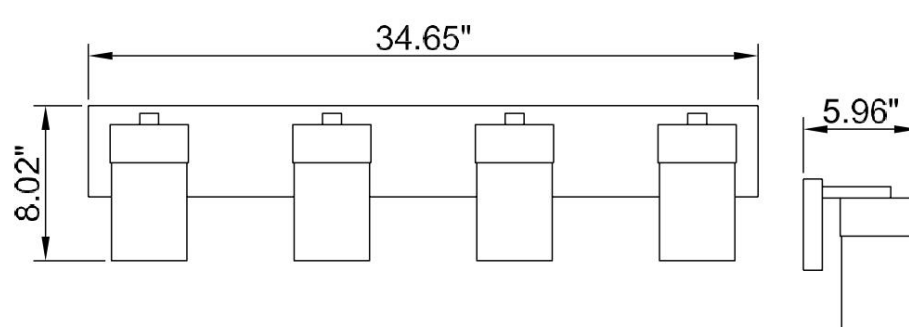

ITEM NO
VL1350-4BK

SPECIFICATION DETAILS

Finish	Black
Fixture Dimension	L 34.65" x W 5.96" x H 8.02"
Light Source	Medium base
Wattage	4 x Max E26/60W
Voltage	120V
Location	Damp
Warranty	1 year fixture warranty
Hang direction	Upward or downward
Glass shade	Clear glass