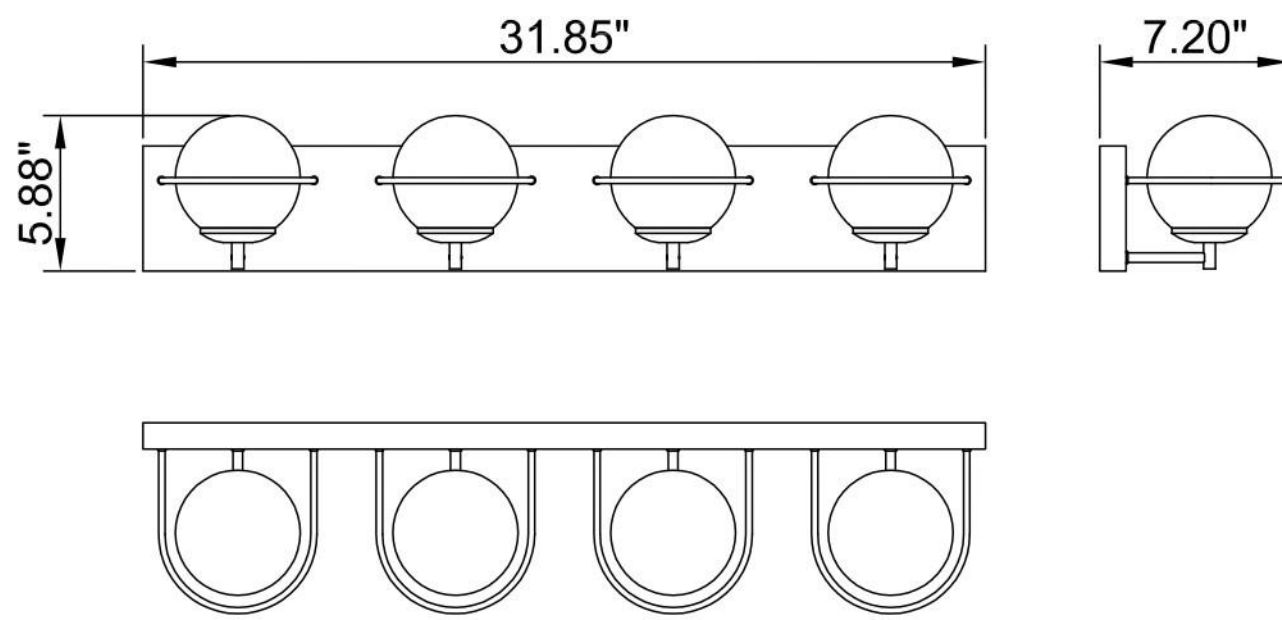

ITEM NO
VL1002-4AB/BK

SPECIFICATION DETAILS

Finish	Aged Brass/Black
Fixture Dimension	L 31.85" x W7.20" x H5.88"
Light Source	LED G9
Wattage	4 x LED G9 maximum 50W
Voltage	120V
Location	Damp
Warranty	1 year fixture warranty
Hang direction	Upward or downward
Shade	Opal glass