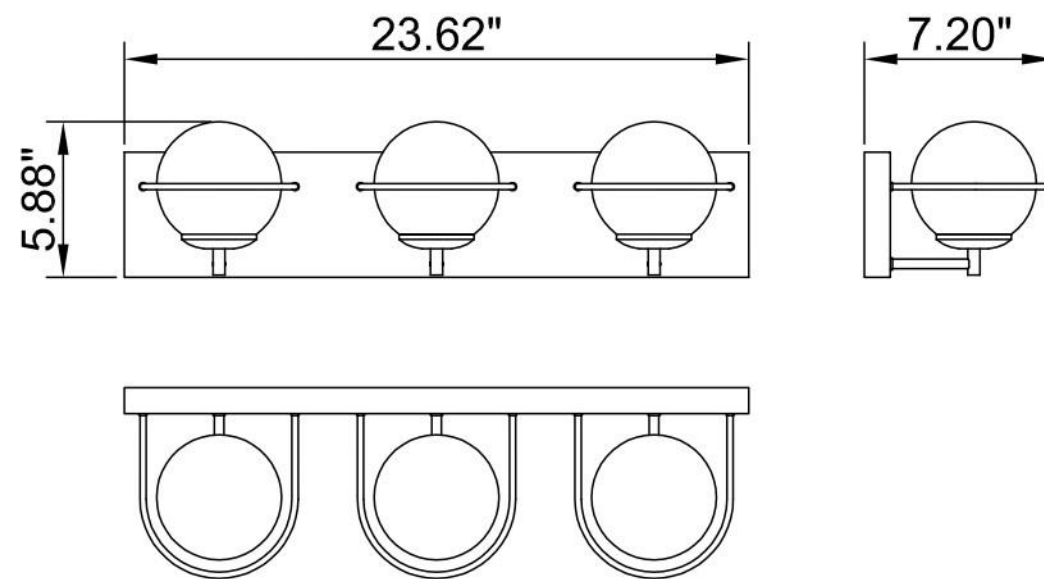

ITEM NO
VL1002-3AB/BK

SPECIFICATION DETAILS

Finish	Aged Brass/Black
Fixture Dimension	L 23.62" X W7.20" X H5.88"
Light Source	Led G9 bulb
Wattage	4 x LED G9 maximum 50W
Voltage	120V
Location	Damp
Warranty	1 year fixture warranty
Hang direction	Upward or downward
Shade	Opal glass