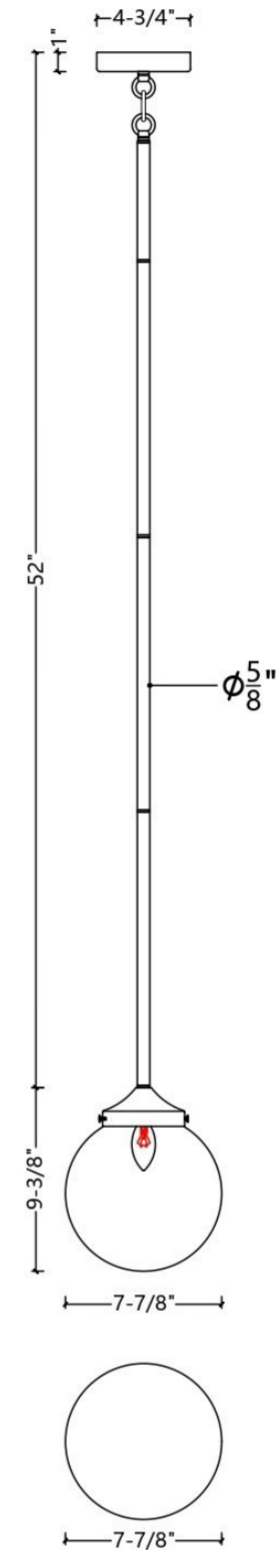

ITEM NO  
P7070AB/BK

**SPECIFICATION DETAILS**

Finish	Aged Brass/Black
Fixture Dimension	W7-7/8" x H9-3/8"
Light Source	Candelabra base
Wattage	1X Led E12/40W
Voltage	120V
Height adjustable	Yes
Location	Dry
Rod length	2 X 16" + 1 X 8"
Warranty	1 year fixture warranty
Canopy dimensions	W4-3/4" x H1"