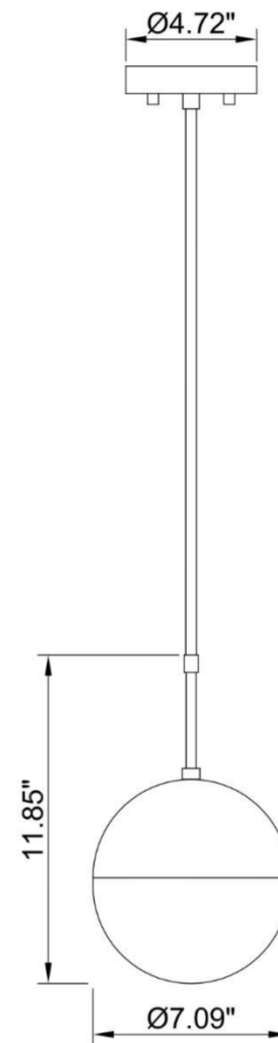

ITEM NO
P2001-1AB

SPECIFICATION DETAILS

Finish	Aged Brass
Fixture Dimension	Dia7.09" x H11.85"
Light Source	Medium Base E26
Wattage	1 X Max E26/60W
Voltage	120V
Height adjustable	Yes
Location	Dry
Wire length	72" Max.
Warranty	1 year fixture warranty
Canopy dimensions	Dia4.72"