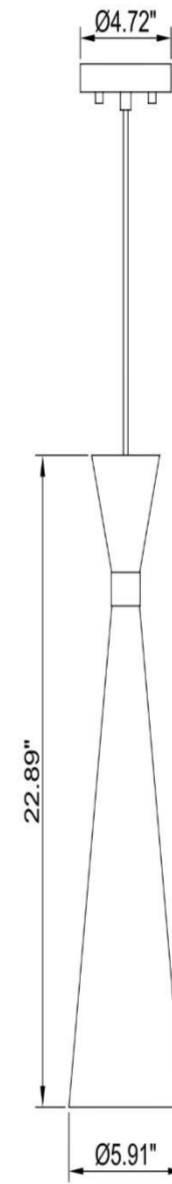

ITEM NO
P1422AB/BK

SPECIFICATION DETAILS

Finish	Aged Brass/Black
Fixture Dimension	Dia5.91" x H22.89"
Light Source	Medium base E26
Wattage	1 X Max E26/60W
Voltage	120V
Height adjustable	Yes
Location	Dry
Wire length	72" Max
Warranty	1 year fixture warranty
Canopy dimensions	Dia 4.72"