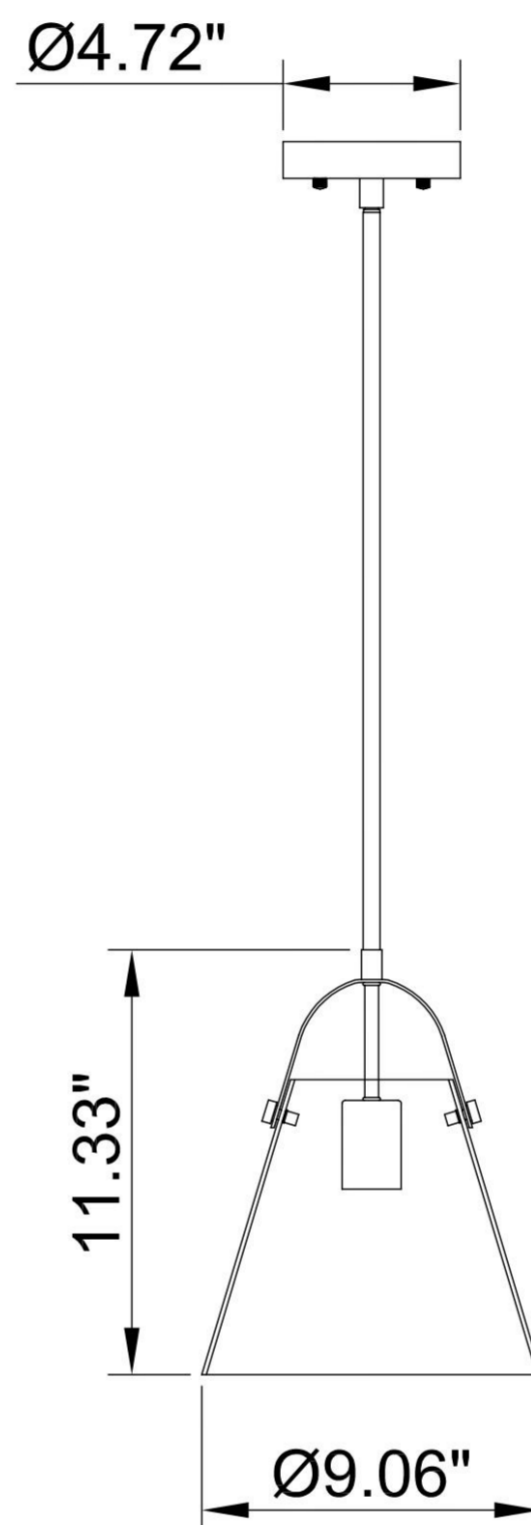

ITEM NO  
P1420AB

**SPECIFICATION DETAILS**

Finish	Aged brass
Fixture Dimension	Dia9.06" x H11.33"
Light Source	Medium base E26
Wattage	1 X Max E26/60W
Voltage	120V
Height adjustable	Yes
Location	Dry
Rod length	3 X6" + 1X12" + 2X16"
Warranty	1 year fixture warranty
Canopy dimensions	Dia4.72"