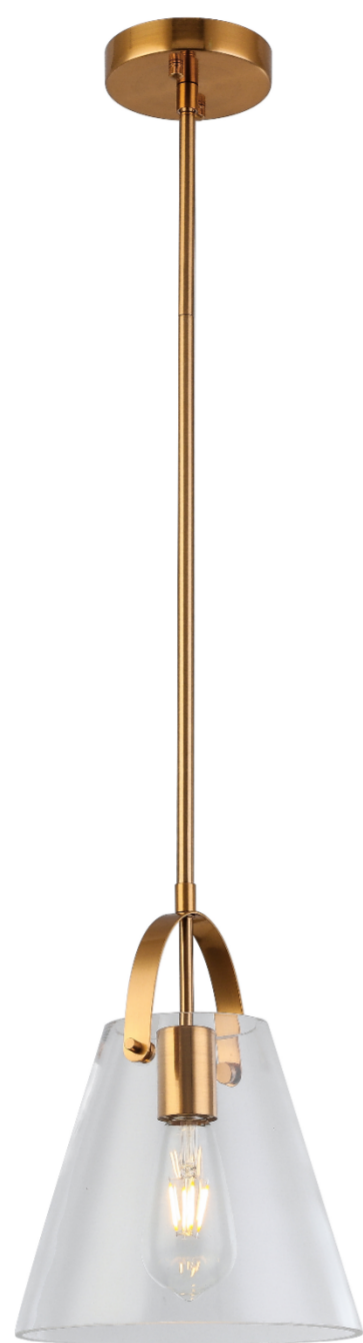

ITEM NO  
P1420AB

**SPECIFICATION DETAILS**

Finish	Aged brass
Fixture Dimension	Dia9.06" x H11.33"
Light Source	Medium base E26
Wattage	1 X Max E26/60W
Voltage	120V
Height adjustable	Yes
Location	Dry
Rod length	3 X6" + 1X12" + 2X16"
Warranty	1 year fixture warranty
Canopy dimensions	Dia4.72"