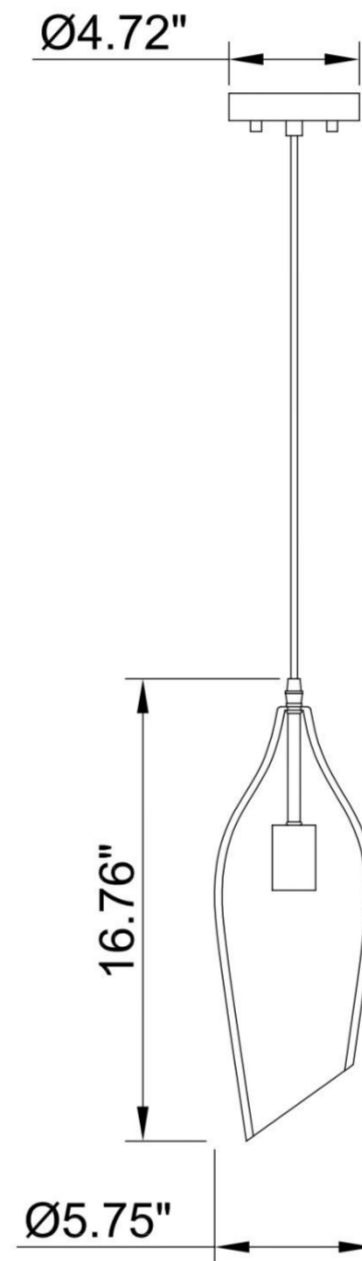

ITEM NO
P1406AB

SPECIFICATION DETAILS

Finish	Aged Brass
Fixture Dimension	Dia5.75" x H16.76"
Light Source	Medium Base E26
Wattage	1 X Max E26/60W
Voltage	120V
Height adjustable	Yes
Location	Dry
Wire length	72" Max
Warranty	1 year fixture warranty
Canopy dimensions	Dia4.72"