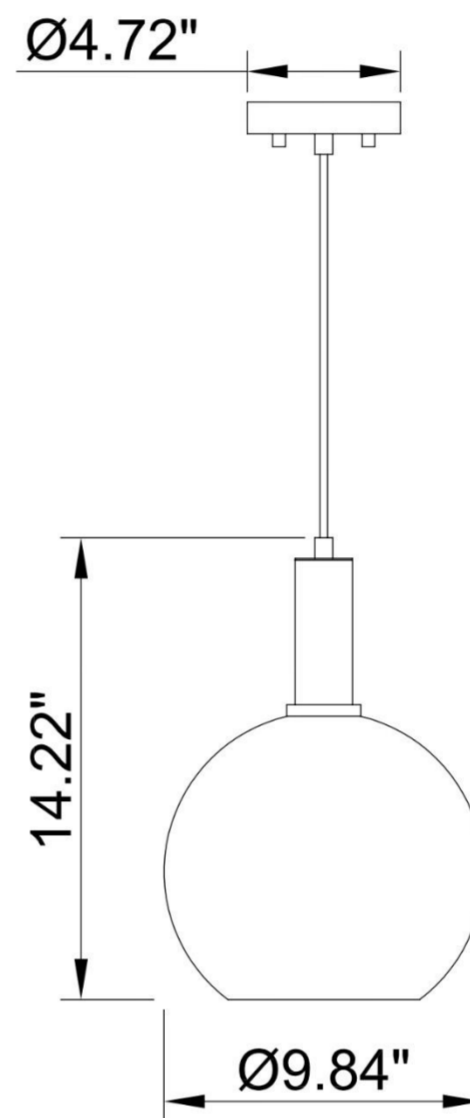

ITEM NO
P1405AB

SPECIFICATION DETAILS

Finish	Aged Brass
Fixture Dimension	Dia9.84" x H14.22"
Light Source	Medium Base E26
Wattage	1 X Max E26/60W
Voltage	120V
Height adjustable	Yes
Location	Dry
Wire length	72" Max
Warranty	1 year fixture warranty
Canopy dimensions	Dia 4.72"