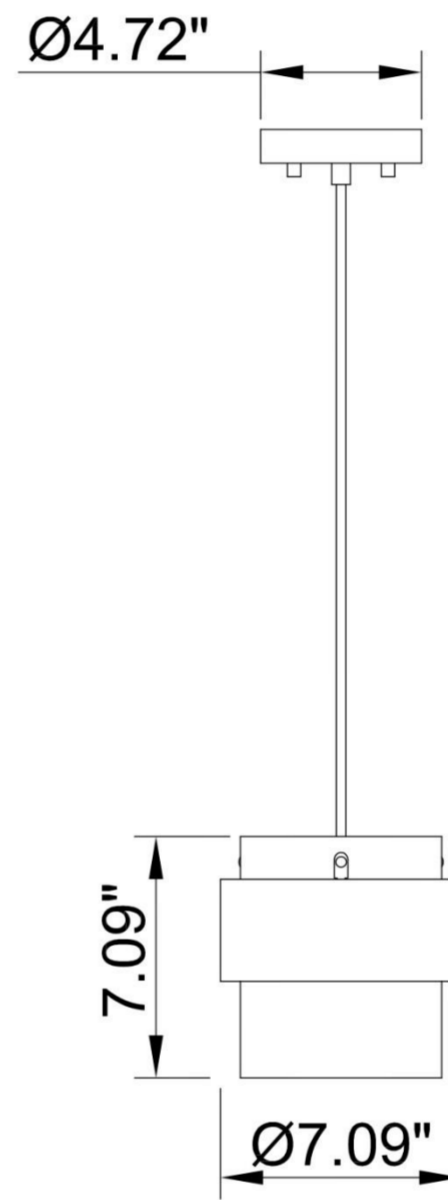

ITEM NO  
P1404AB

SPECIFICATION DETAILS

Finish	Aged Brass
Fixture Dimension	Dia7.09"X H7.09"
Light Source	Medium base E26
Wattage	1 X E26/60W
Voltage	120V
Height adjustable	Yes
Wire Length	72"
Location	Dry
Warranty	1 year fixture warranty
Canopy dimension	Dia 4.72"