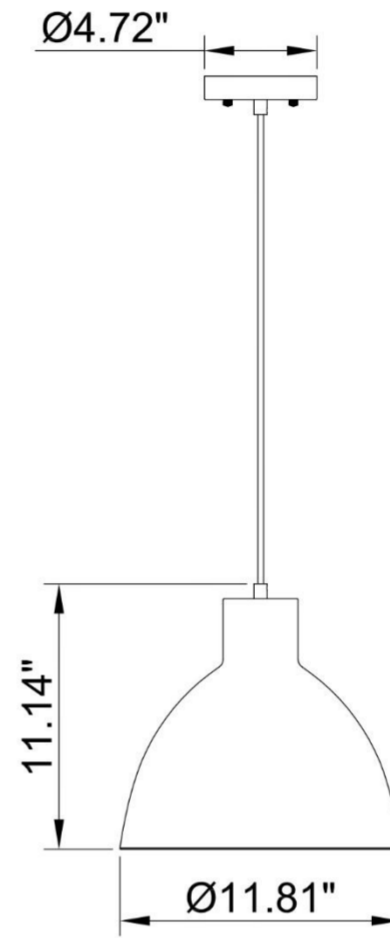

ITEM NO

P1403BK

SPECIFICATION DETAILS

Finish	Black
Fixture Dimension	Dia11.81" x H11.14"
Light Source	Medium base E26
Wattage	1 X Max E26/60W
Voltage	120V
Height adjustable	Yes
Location	DRY
Wire length	72"
Aged brass/Black	1 year fixture warranty
Canopy dimensions	Dia 4.72"