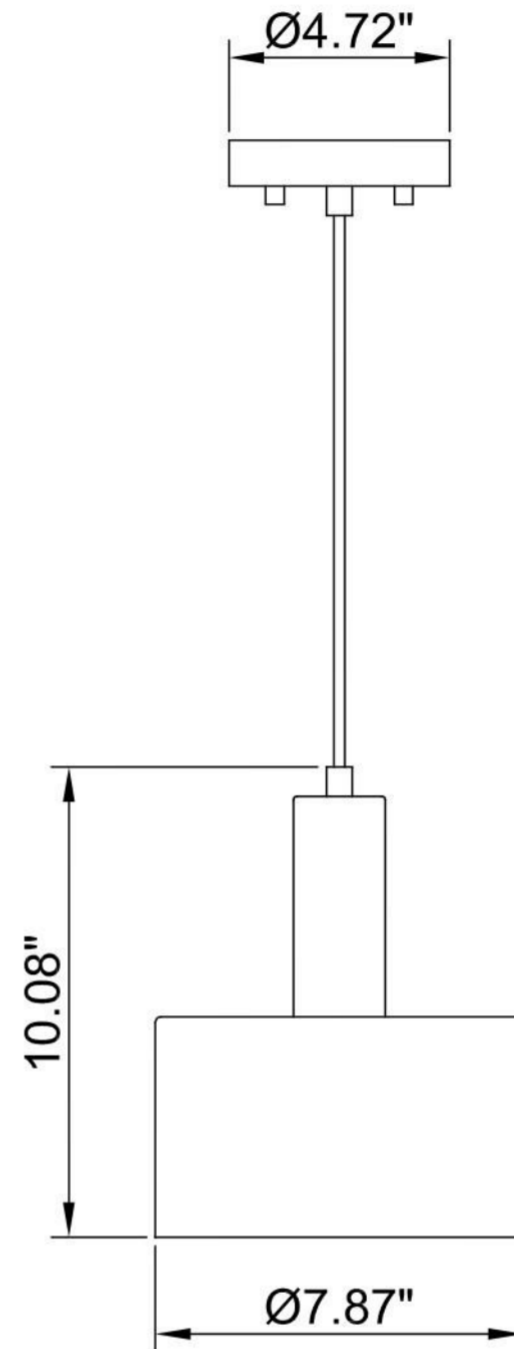

ITEM NO
P1402AB/BK

SPECIFICATION DETAILS

Finish	Aged brass/Black
Fixture Dimension	Dia7.87"X H10.08"
Light Source	Medium base E26
Wattage	1 X E26/60W
Voltage	120V
Height adjustable	Yes
Wire Length	72"
Location	Dry
Warranty	1 year fixture warranty
Canopy dimension	Dia 4.72"