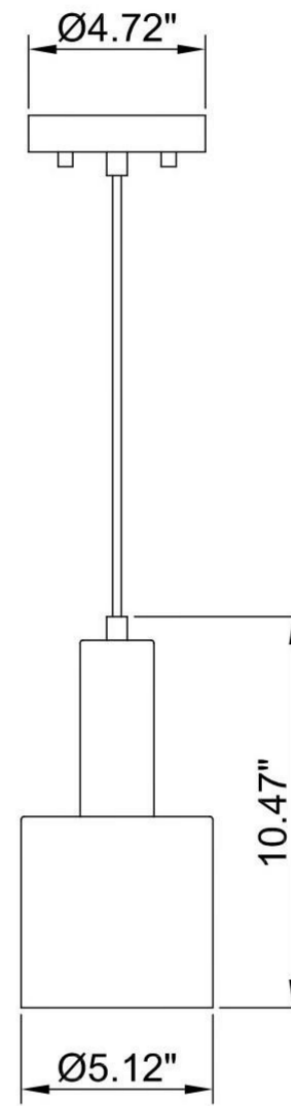

ITEM NO
P1401AB/BK

SPECIFICATION DETAILS

Finish	Aged brass/Black
Fixture Dimension	Dia5.12"X H10.47"
Light Source	Medium base E26
Wattage	1 X E26/60W
Voltage	120V
Height adjustable	Yes
Wire Length	72"
Location	Dry
Warranty	1 year fixture warranty
Canopy dimension	Dia 4.72"