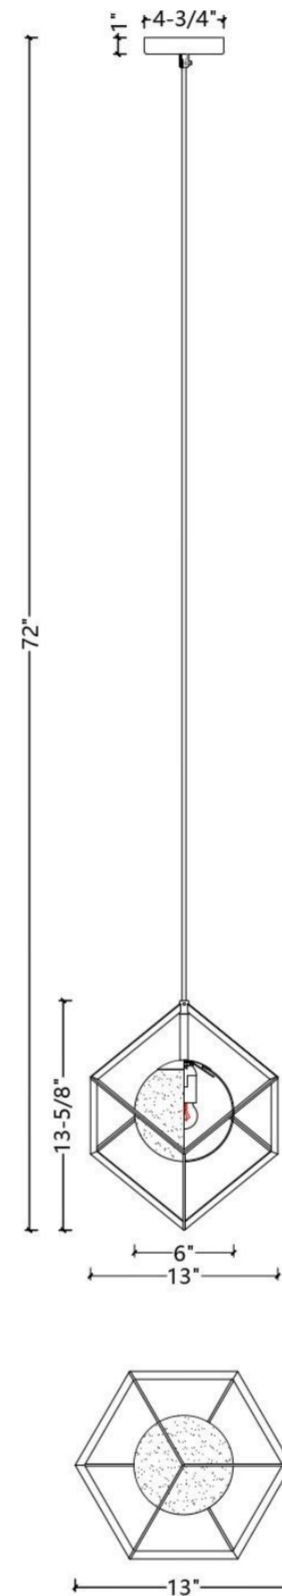

ITEM NO
P1088-1AB/BK

SPECIFICATION DETAILS

Finish	Aged Brass/Black
Fixture Dimension	W13" x H13-5/8"
Light Source	Medium base E26
Wattage	1 X Led Max E26/60W
Voltage	120V
Height adjustable	Yes
Location	Dry
Wire length	72" Max.
Warranty	1 year fixture warranty
Shade	Opal glass