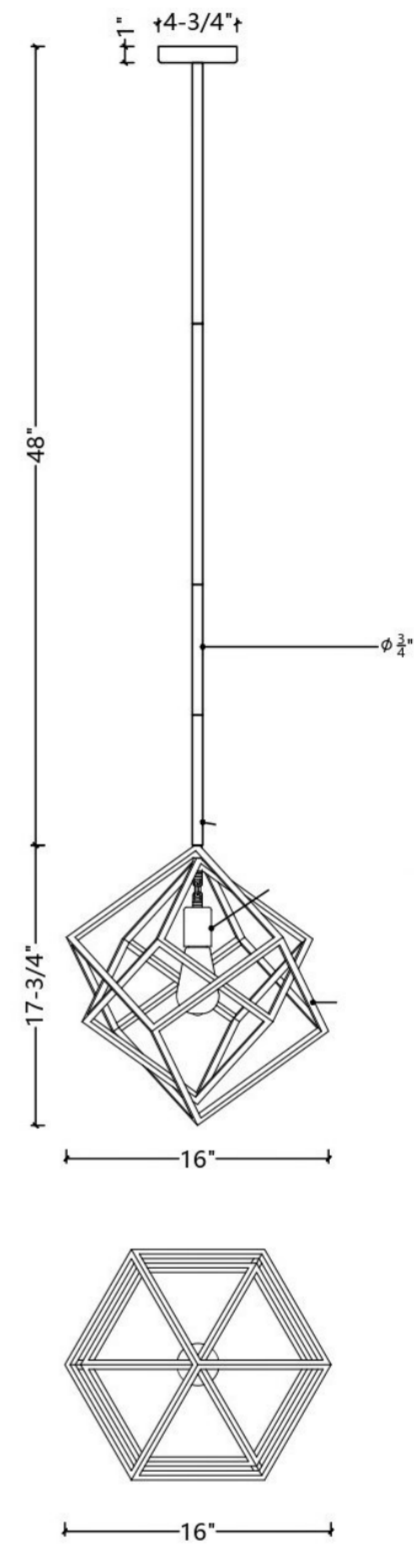

ITEM NO
P1070-1BK

SPECIFICATION DETAILS

Finish	Black
Fixture Dimension	Dia16" x H17-3/4"
Light Source	Medium base E26
Wattage	1X Max E26/60W
Voltage	120V
Height adjustable	Yes
Location	Dry
Rod length	2 X 16" + 2 X 8"
Warranty	1 year fixture warranty
Canopy dimensions	W4-3/4" x H1"