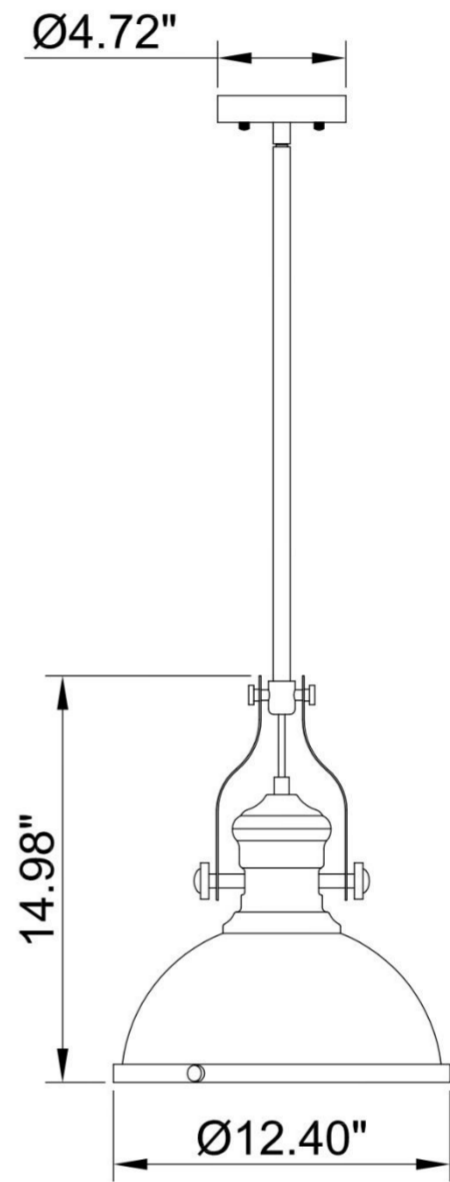

ITEM NO
P1010AB/BK

SPECIFICATION DETAILS

Finish	Aged Brass/Black
Fixture Dimension	Dia12.40" x H14.98"
Light Source	Medium base E26
Wattage	1 X Led E26/60W
Voltage	120V
Height adjustable	Yes
Location	Dry
Rod length	2X16" +1X12" +1X6"
Warranty	1 year fixture warranty
Canopy dimensions	Dia4.72"