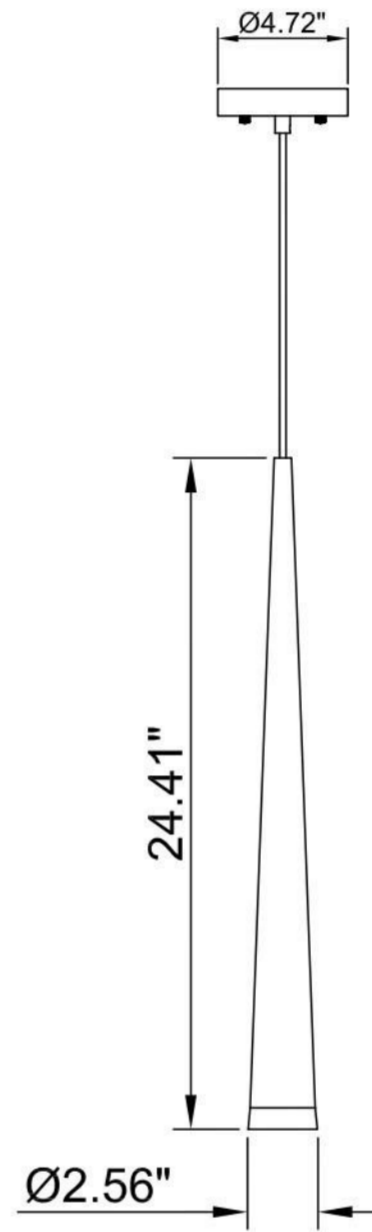

ITEM NO
P0417-1AB

SPECIFICATION DETAILS

Finish	Aged Brass
Fixture Dimension	Dia2.56" x H24.41"
Light Source	GU10
Wattage	1 X Led 8W GU10 Bulb
Voltage	120V
Height adjustable	Yes
Wire Length	72"
Location	Dry
Warranty	1 year fixture warranty
Canopy dimension	Dia 4.72"