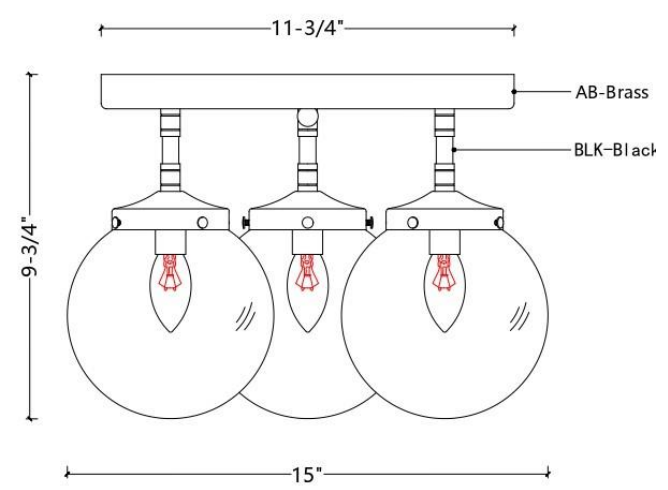

ITEM NO
FM1116-3AB/BK

matte paint

SPECIFICATION DETAILS

Finish	Aged Brass/Black
Fixture Dimension	W15" x H9-3/4"
Light Source	Candelabra base
Wattage	3X Max E12/40W
Voltage	120V
Height adjustable	NO
Location	DRY
Wire length	12"
Warranty	1 year fixture warranty
Canopy dimensions	W11-3/4" x H1"