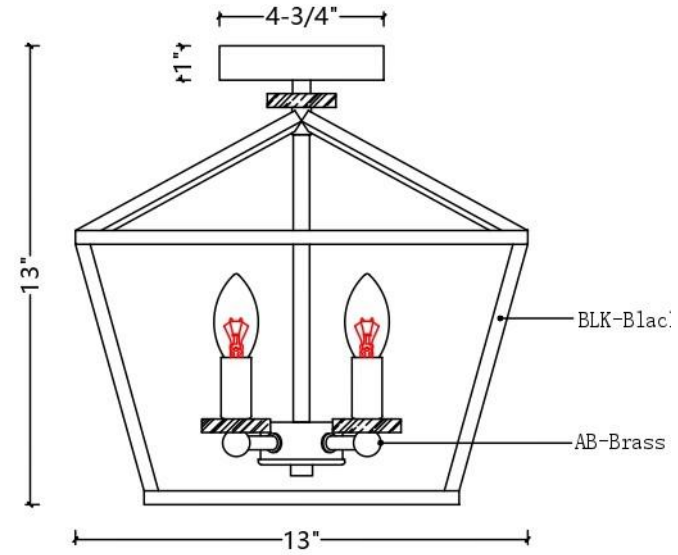

ITEM NO
FM1103-4AB/BK

SPECIFICATION DETAILS

Finish	Aged Brass/Black
Fixture Dimension	L13" x W13" x H13"
Light Source	Candelabra base
Wattage	4X Max E12/40W
Voltage	120V
Height adjustable	NO
Location	DRY
Wire length	N/A
Warranty	1 year fixture warranty
Canopy dimensions	W4-3/4" x H1"