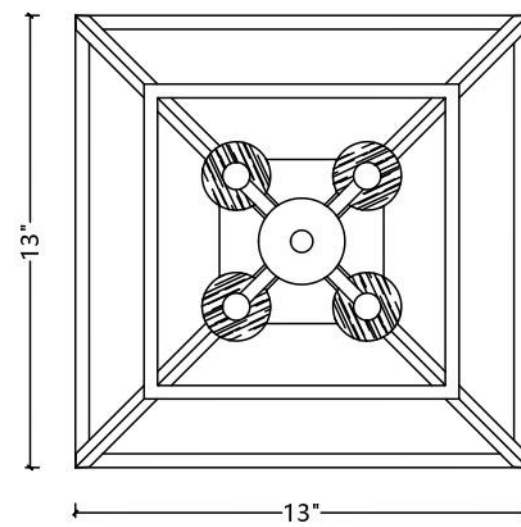

ITEM NO
FM1103-4AB/BK

SPECIFICATION DETAILS

Finish	Aged Brass/Black
Fixture Dimension	L13" x W13" x H13"
Light Source	Candelabra base
Wattage	4X Max E12/40W
Voltage	120V
Height adjustable	NO
Location	DRY
Wire length	N/A
Warranty	1 year fixture warranty
Canopy dimensions	W4-3/4" x H1"