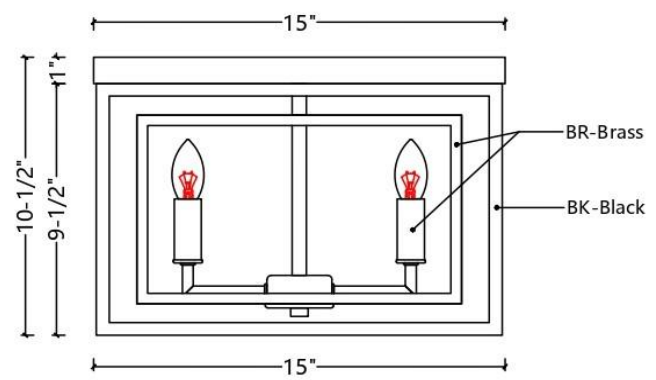

ITEM NO
FM1077-4AB/BLK

SPECIFICATION DETAILS

Finish	Aged Brass/Black
Fixture Dimension	L15" x W15" x H10-1/2"
Light Source	Candelabra base
Wattage	4X Max E12/40W
Voltage	120V
Height adjustable	NO
Location	DRY
Wire length	N/A
Warranty	1 year fixture warranty
Canopy dimensions	L15" xW15" x H1"