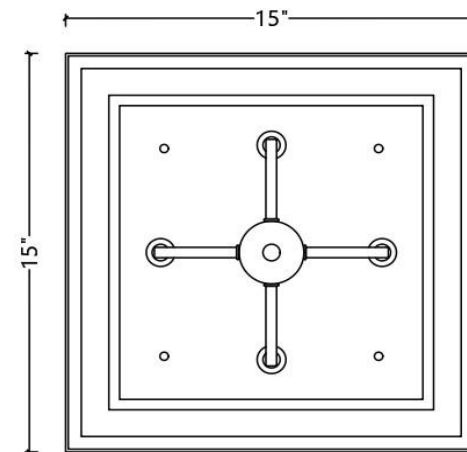

ITEM NO
FM1077-4AB/BLK

SPECIFICATION DETAILS

Finish	Aged Brass/Black
Fixture Dimension	L15" x W15" x H10-1/2"
Light Source	Candelabra base
Wattage	4X Max E12/40W
Voltage	120V
Height adjustable	NO
Location	DRY
Wire length	N/A
Warranty	1 year fixture warranty
Canopy dimensions	L15" xW15" x H1"