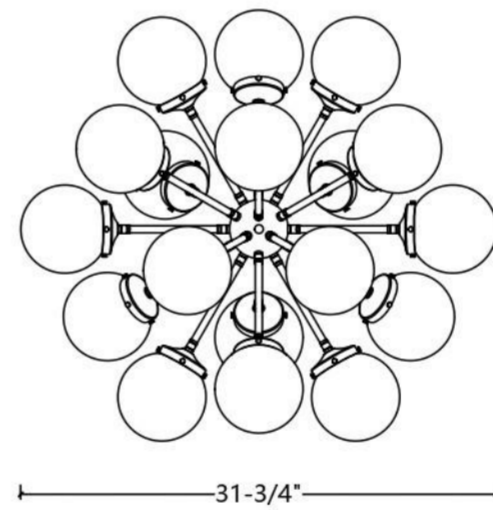

ITEM NO  
C7070-18AB/BK

**SPECIFICATION DETAILS**

Finish	Aged Brass/Black
Fixture Dimension	W31-3/4" x H28-1/2"
Light Source	Candelabra base
Wattage	18 X Led E12/40W
Voltage	120V
Height adjustable	Yes
Location	Dry
Rod length	3 X 12" + 1 X 8"
Warranty	1 year fixture warranty
Canopy dimensions	W4-3/4" x H1"