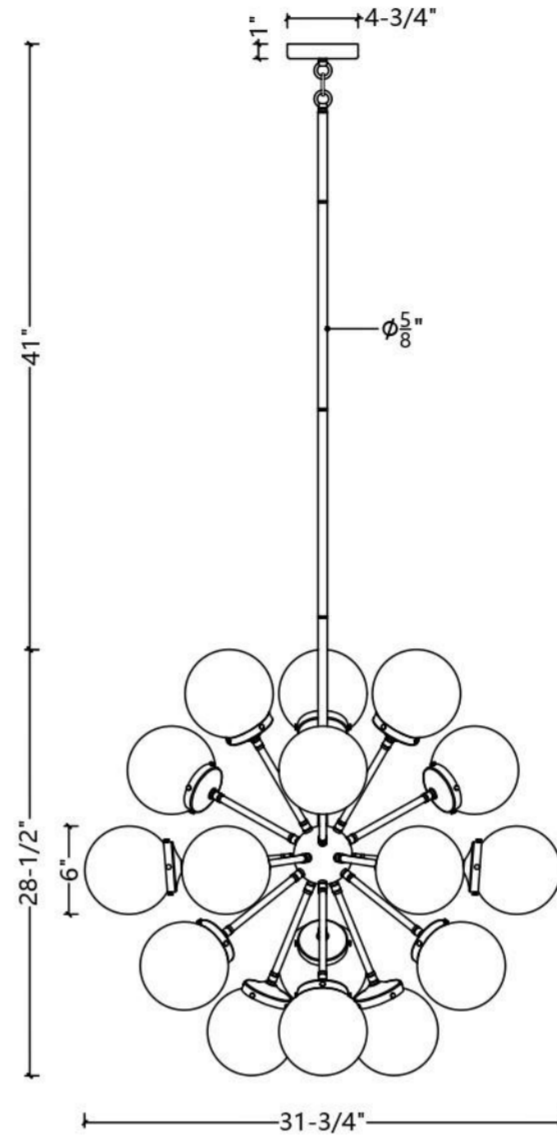

ITEM NO  
C7070-18AB/BK

**SPECIFICATION DETAILS**

Finish	Aged Brass/Black
Fixture Dimension	W31-3/4" x H28-1/2"
Light Source	Candelabra base
Wattage	18 X Led E12/40W
Voltage	120V
Height adjustable	Yes
Location	Dry
Rod length	3 X 12" + 1 X 8"
Warranty	1 year fixture warranty
Canopy dimensions	W4-3/4" x H1"