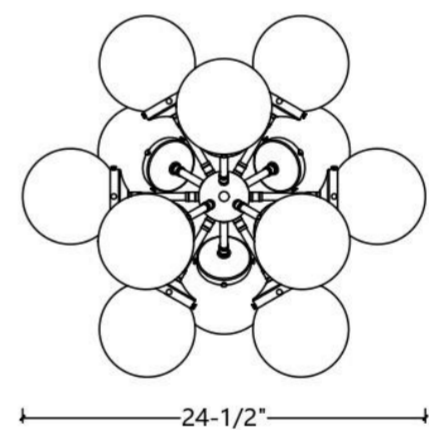

ITEM NO
C7070-12AB/BK

SPECIFICATION DETAILS

Finish	Aged Brass/Black
Fixture Dimension	W24-1/2" x H21"
Light Source	Candelabra base
Wattage	12 X Led E12/40W
Voltage	120V
Height adjustable	Yes
Location	Dry
Rod length	3 X 12" + 1 X 8"
Warranty	1 year fixture warranty
Canopy dimensions	W4-3/4" x H1"