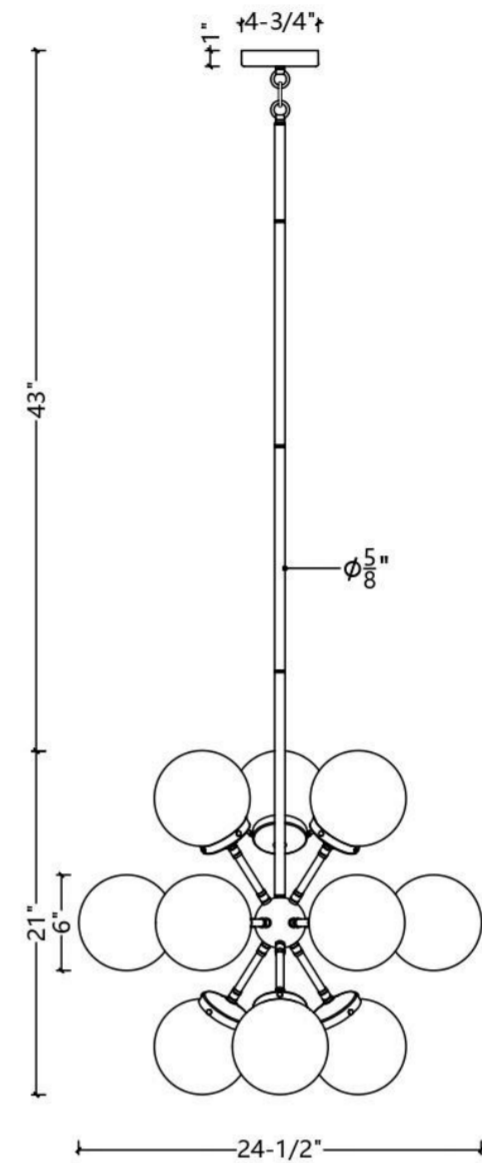

ITEM NO
C7070-12AB/BK

SPECIFICATION DETAILS

Finish	Aged Brass/Black
Fixture Dimension	W24-1/2" x H21"
Light Source	Candelabra base
Wattage	12 X Led E12/40W
Voltage	120V
Height adjustable	Yes
Location	Dry
Rod length	3 X 12" + 1 X 8"
Warranty	1 year fixture warranty
Canopy dimensions	W4-3/4" x H1"