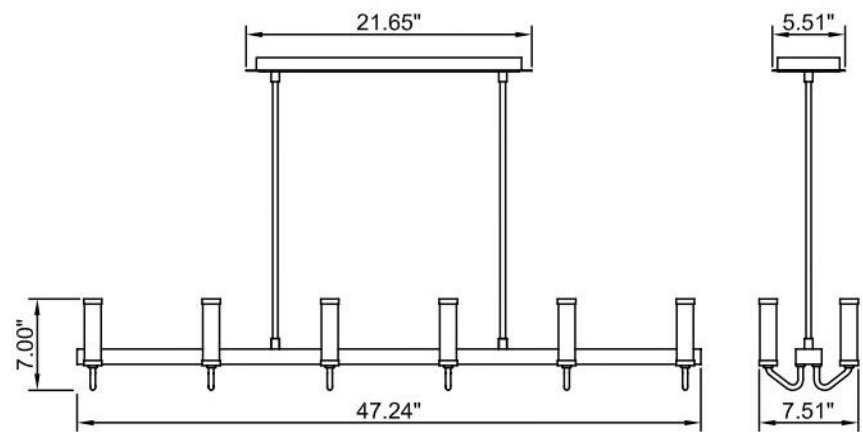

ITEM NO

C2061-12AB/BK

SPECIFICATION DETAILS

Finish	Aged brass/Black
Fixture Dimension	L47.24" x W 7.51" x H7"
Light Source	Candelabra Base
Wattage	12 X 40W Candelabra Base E12
Voltage	120V
Height adjustable	Yes
Location	Dry
Rod length	6 X 6" +3 X 12"+ 4 X 16"
Warranty	1 year fixture warranty
Canopy dimension	L 21.65" x W5.51"