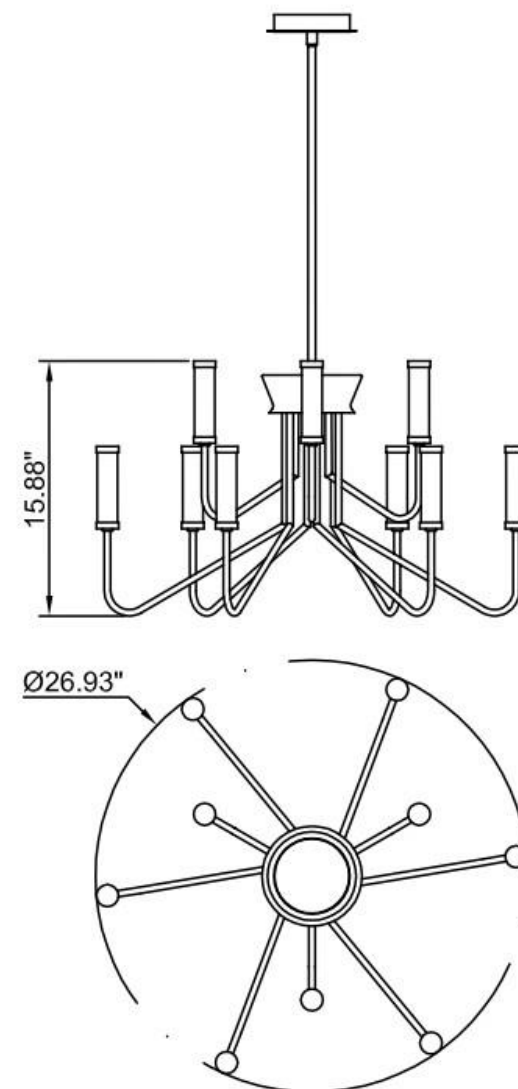

ITEM NO

C2061-9AB/BK

SPECIFICATION DETAILS

Finish	Aged brass/Black
Fixture Dimension	Dia26.93" x H15.88"
Light Source	Candelabra Base
Wattage	9 X 40W Candelabra Base E12
Voltage	120V
Height adjustable	Yes
Location	Dry
Rod length	3 x 6" +1 x 12" + 2 x 16"
Warranty	1 year fixture warranty
Canopy dimension	Dia 5.51"