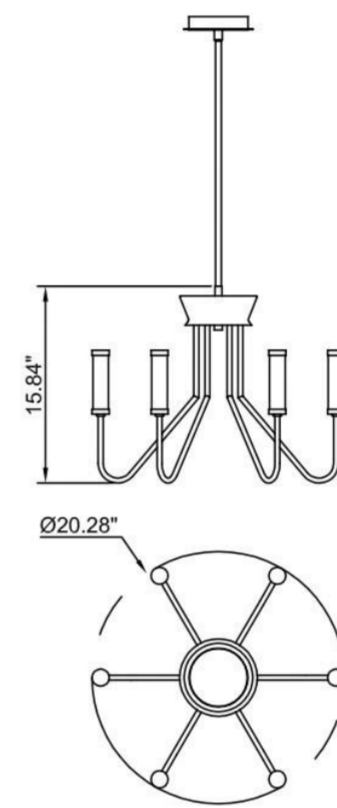

ITEM NO

C2061-6AB/BK

SPECIFICATION DETAILS

Finish	Aged brass/Black
Fixture Dimension	Dia20.28" x H15.84"
Light Source	Candelabra base
Wattage	6 X 40W Candelabra Base E12
Voltage	120V
Height adjustable	Yes
Location	DRY
Rod length	3 x 6" +1 x 12" + 2 x 16"
Warranty	1 year fixture warranty
Canopy dimension	Dia 5.51"