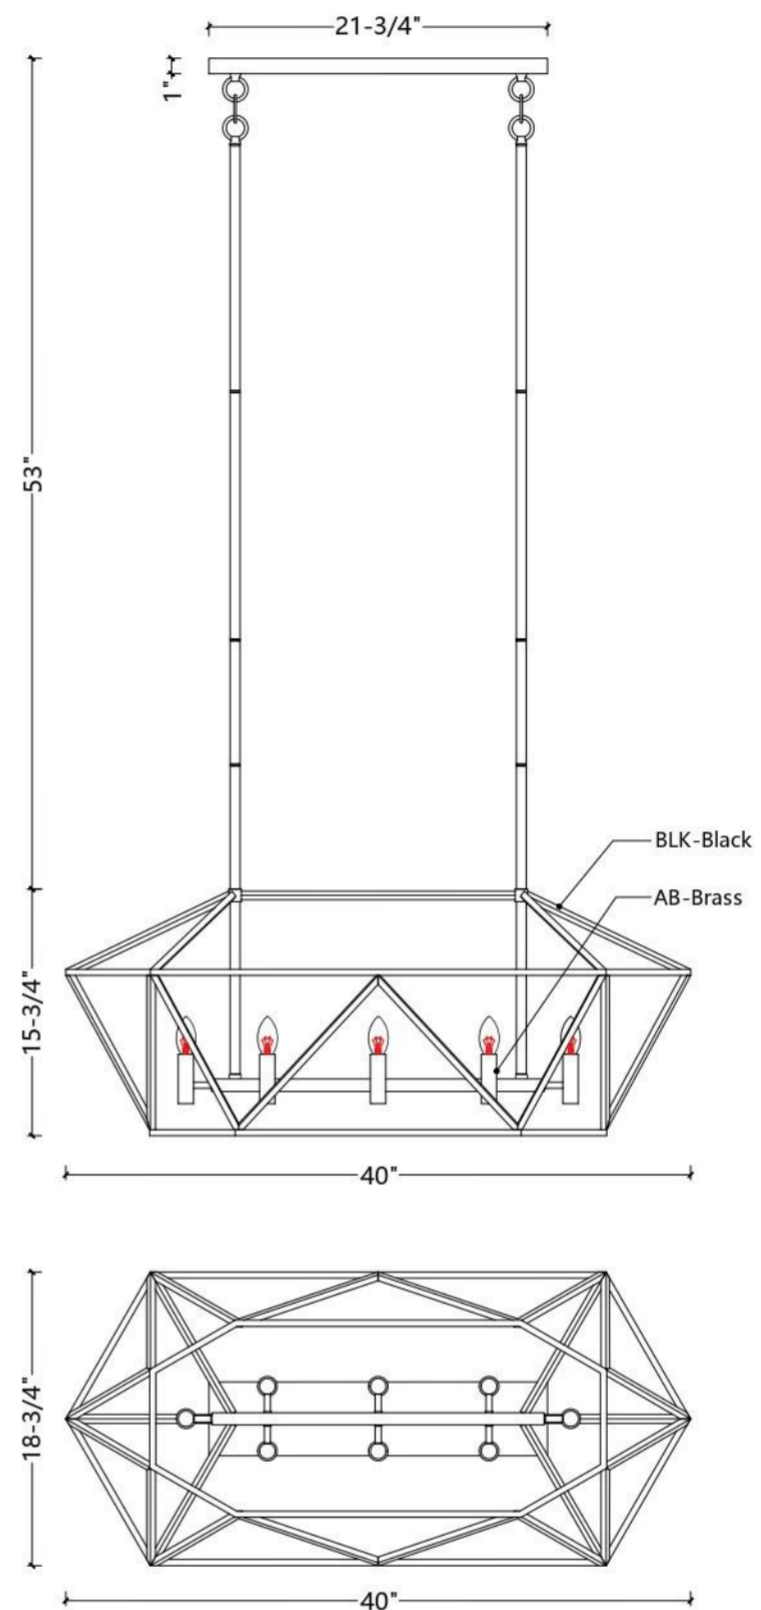

ITEM NO
C1105-8AB/BK

SPECIFICATION DETAILS

Finish	Aged brass/Black
Fixture Dimension	W40" x W18-3/4" x H15-3/4"
Light Source	Candelabra base
Wattage	8 X Max E12/40W
Voltage	120V
Height adjustable	Yes
Location	Dry
Rod length	4 X 16" + 4 X 8"
Warranty	1 year fixture warranty
Canopy dimension	L21-3/4" x W x H1"