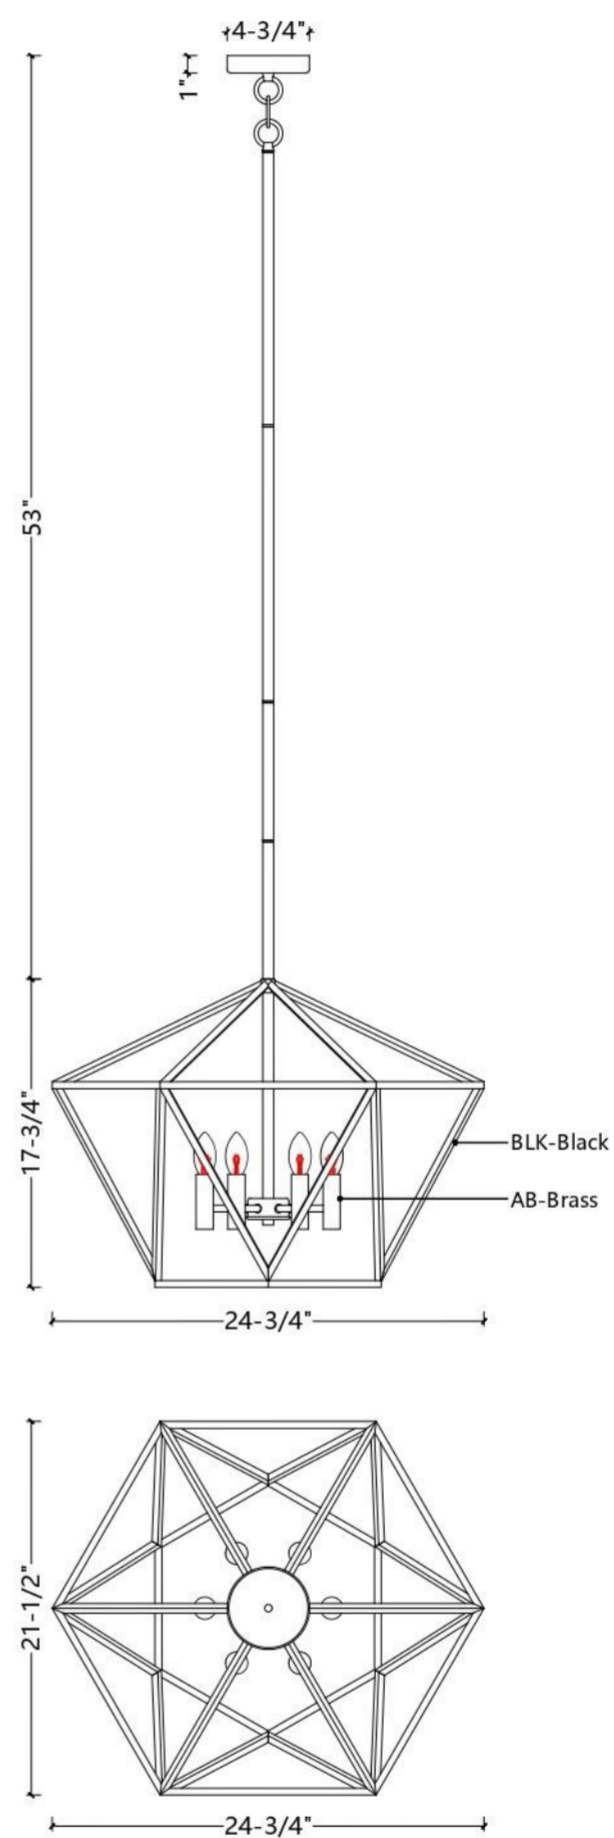

ITEM NO  
C1105-6AB/BK

**SPECIFICATION DETAILS**

Finish	Aged brass/Black
Fixture Dimension	W24-3/4" x H17-3/4"
Light Source	Candelabra base
Wattage	6 X Max E12/40W
Voltage	120V
Height adjustable	Yes
Location	Dry
Rod length	2 X 16" + 2 X 8"
Warranty	1 year fixture warranty
Canopy dimension	W4-3/4" x H1"