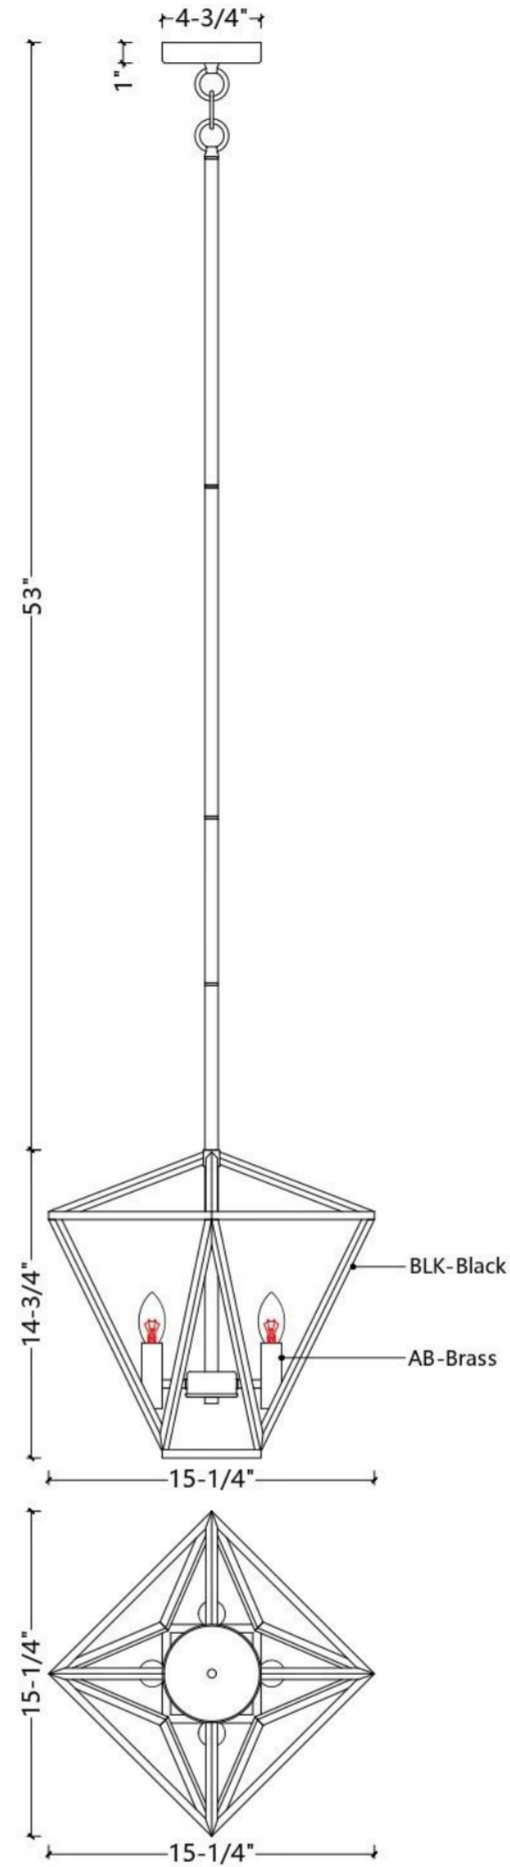

ITEM NO
C1105-4AB/BK

SPECIFICATION DETAILS

Finish	Aged brass/Black
Fixture Dimension	W15-1/4" x H14-3/4"
Light Source	Candelabra base
Wattage	4 X Max E12/40W
Voltage	120V
Height adjustable	Yes
Location	Dry
Rod length	2 X 16" + 2 X 8"
Warranty	1 year fixture warranty
Canopy dimension	W4-3/4" x H1"